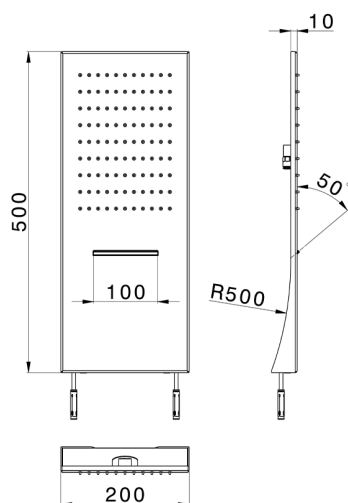

Wall-mounted showerhead ZEN_ZS122090

MODEL **ZS122090**

Wall-mounted showerhead,rain, waterfall functions,Stainless Steel AISI 304

AVAILABLE FINISHINGS

- **D1** D1 Brushed Inox
- **40** 40 Matt Black
- **4Q** 4Q Matt White
- **D2** D2 Polished Inox

CHARACTERISTICS

2026-04-06