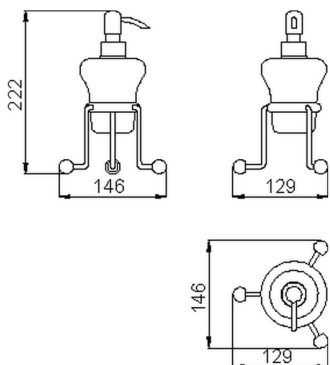

Soap dispenser holder CROISETTE_4030.01H.

MODEL **4030.01H.**

Soap dispenser holder, in ceramic

AVAILABLE FINISHINGS

-  **AC** AC Satin Brushed Nickel
-  **BA** BA Old Bronze
-  **CR** CR Chrome
-  **2W** 2W Brushed Gold