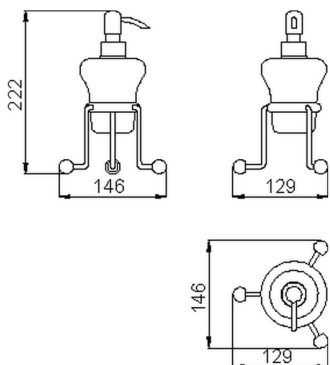

Soap dispenser holder CROISSETTE_4030.01H.

MODEL **4030.01H.**

Soap dispenser holder, in ceramic

AVAILABLE FINISHINGS

-  **AC** AC Satin Brushed Nickel
-  **BA** BA Old Bronze
-  **CR** CR Chrome
-  **2W** 2W Brushed Gold