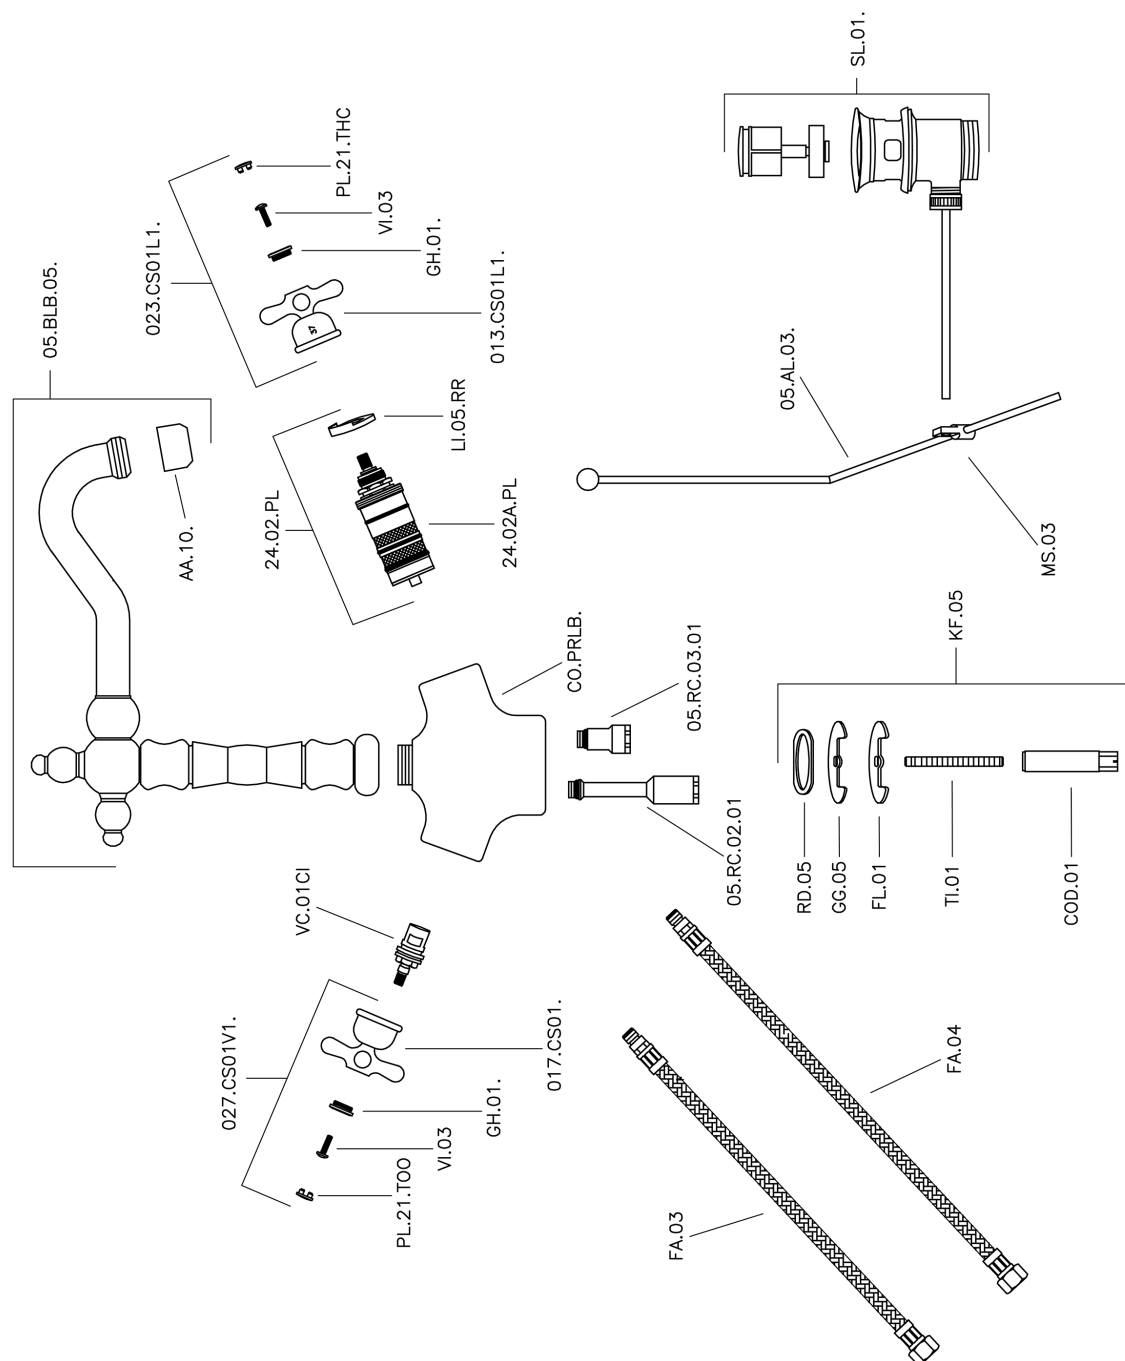

Thermostatic washbasin mixer CROISSETTE_CST52010

CST52010

<https://en.huberitalia.com/thermostatic-washbasin-mixer-croisette-cst52010>

2025-04-08