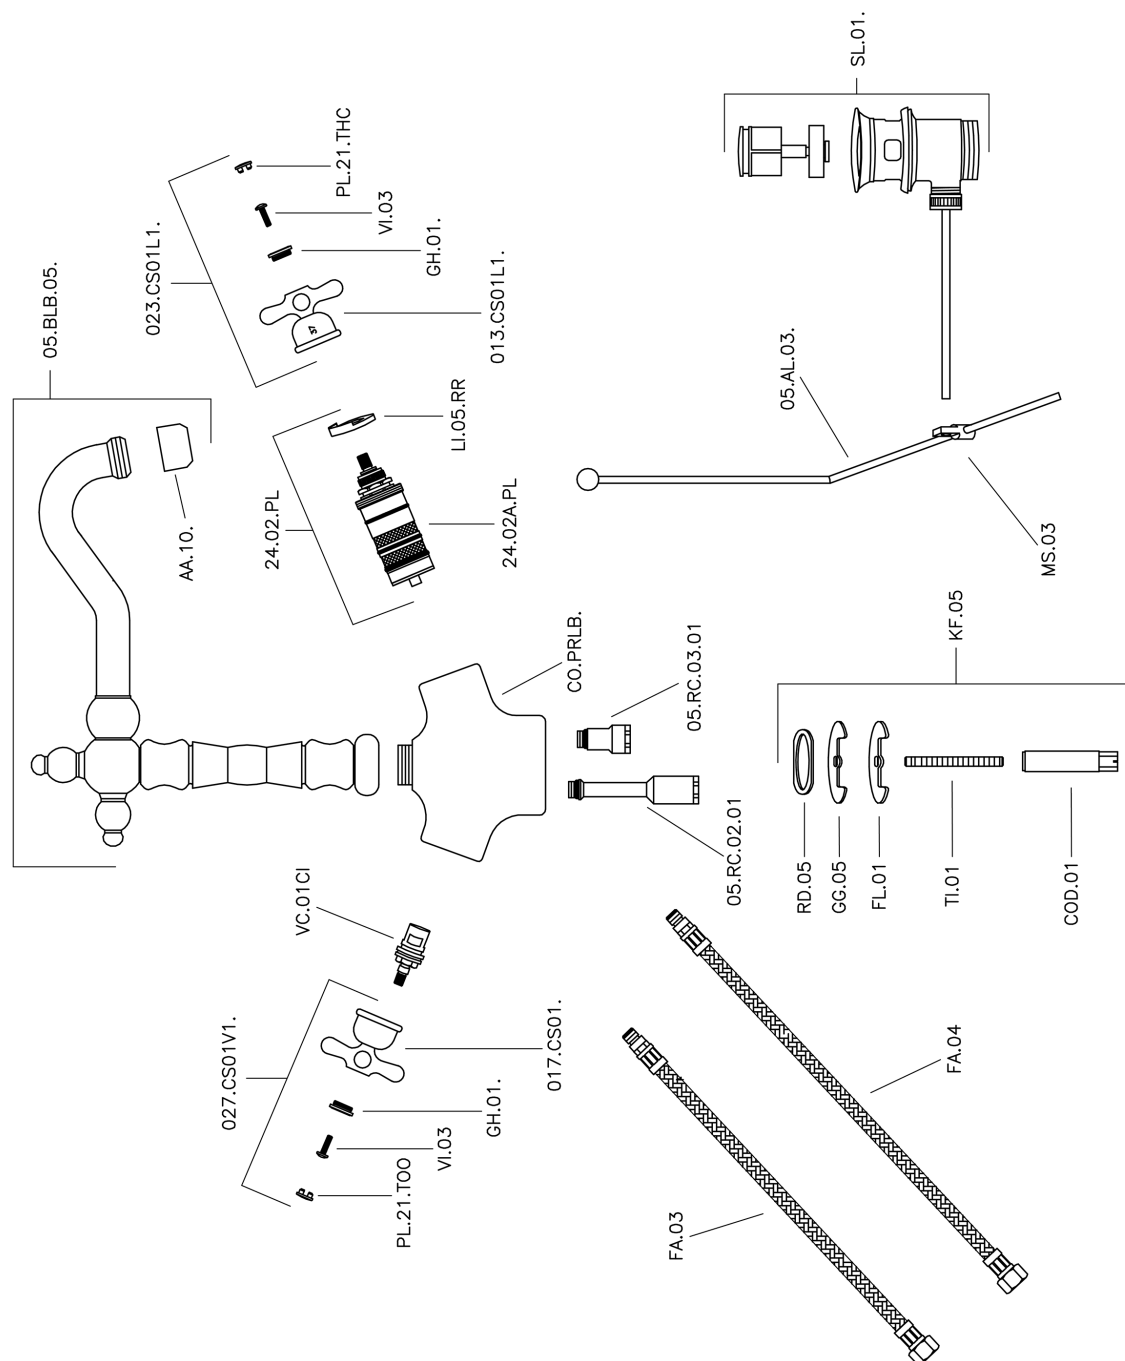

## Thermostatic washbasin mixer CROISSETTE\_CST52010

CST52010

<https://en.huberitalia.com/thermostatic-washbasin-mixer-croisette-cst52010>

2025-04-03