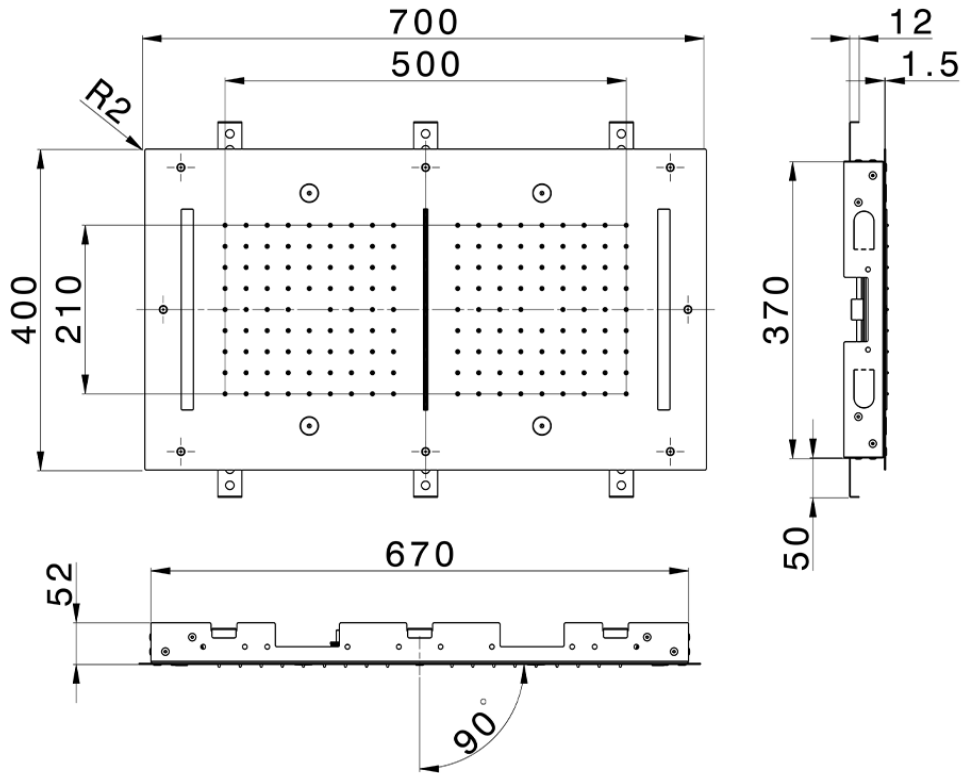

700x400 mm Chromotherapy Ceiling showerhead ZEN_ZS1C0120

ZS1C0120

<https://en.huberitalia.com/700x400-mm-chromotherapy-ceiling-showerhead-zen-zs1c0120>

2024-11-15