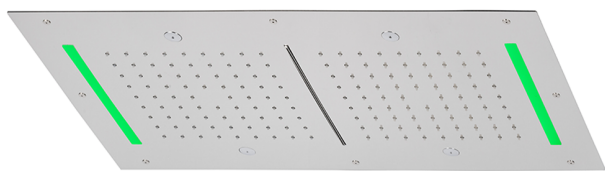

700x400 mm Chromotherapy Ceiling showerhead ZEN_ZS1C0120

MODEL **ZS1C0120**

700x400 mm Chromotherapy Ceiling showerhead, 2 rain, spraying functions, waterfall, chromotherapy functions, with remote control included, Stainless Steel AISI 304

AVAILABLE FINISHINGS

-  **40** 40 Matt Black
-  **4Q** 4Q Matt White
-  **5G** 5G Rose Gold
-  **D1** D1 Brushed Inox
-  **D2** D2 Polished Inox

CHARACTERISTICS

2024-11-15