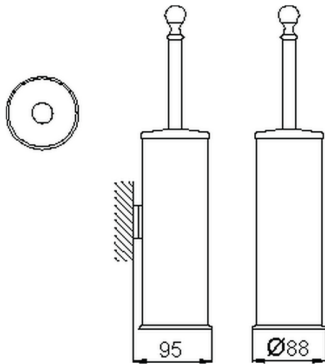

Brush holder CROISETTE_4038.01H.

MODEL **4038.01H.**

Brush holder, in brass

AVAILABLE FINISHINGS

- **AC** AC Satin Brushed Nickel
- **BA** BA Old Bronze
- **CR** CR Chrome
- **2W** 2W Brushed Gold

CHARACTERISTICS

2026-02-04