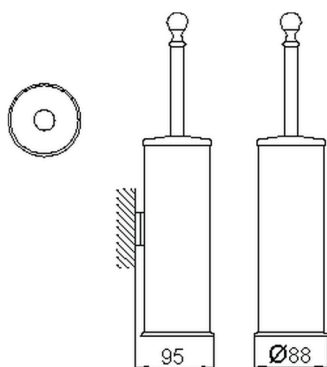

Brush holder CROISETTE_4038.01H.

MODEL **4038.01H.**

Brush holder, in brass

AVAILABLE FINISHINGS

- **AC** AC Satin Brushed Nickel
- **BA** BA Old Bronze
- **CR** CR Chrome
- **2W** 2W Brushed Gold

CHARACTERISTICS

2026-04-06