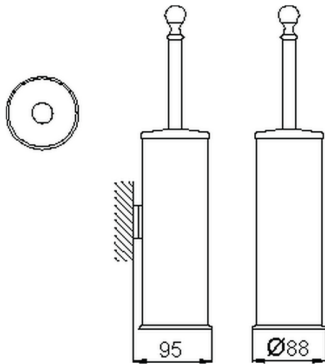

Brush holder CROISETTE_4038.01H.

MODEL **4038.01H.**

Brush holder, in brass

AVAILABLE FINISHINGS

-  **AC** AC Satin Brushed Nickel
-  **BA** BA Old Bronze
-  **CR** CR Chrome
-  **2W** 2W Brushed Gold

CHARACTERISTICS