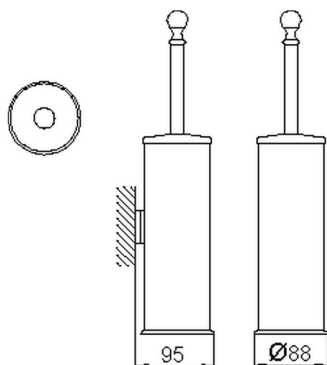

Brush holder CROISETTE_4038.01H.

MODEL **4038.01H.**

Brush holder, in brass

AVAILABLE FINISHINGS

- **AC** AC Satin Brushed Nickel
- **BA** BA Old Bronze
- **CR** CR Chrome
- **2W** 2W Brushed Gold

CHARACTERISTICS

2026-05-15