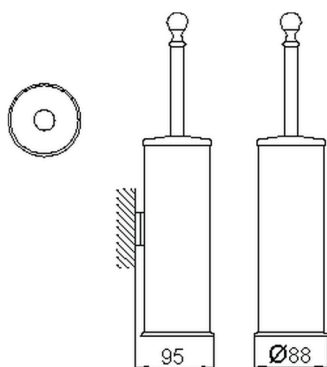

Brush holder CROISETTE_4038.01H.

MODEL **4038.01H.**

Brush holder, in brass

AVAILABLE FINISHINGS

-  **AC** AC Satin Brushed Nickel
-  **BA** BA Old Bronze
-  **CR** CR Chrome
-  **2W** 2W Brushed Gold

CHARACTERISTICS