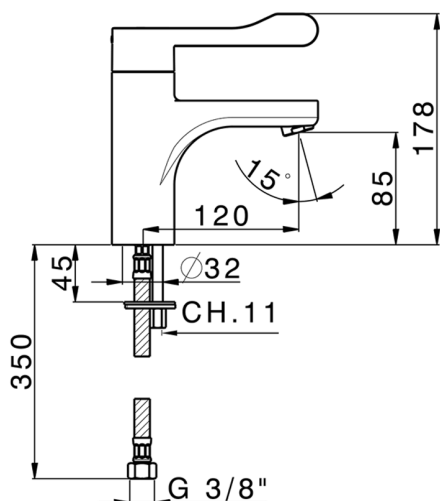

HTS Design Thermo Sequential Basin Mixer COMMUNITY_HDT54000

MODEL **HDT54000**

HTS Design Thermo Sequential Basin Mixer, without waste, G.3/8" stainless steel flexible hoses

AVAILABLE FINISHINGS

CHARACTERISTICS

Sequential

The Huber sequential thermostatic cartridge HTS is equipped with a new, patented system for integrated and simultaneous adjustment of water temperature and flow.

Thermostatic

The Huber thermostatic is your personal water manager, helping you to handle, control and save water and energy.