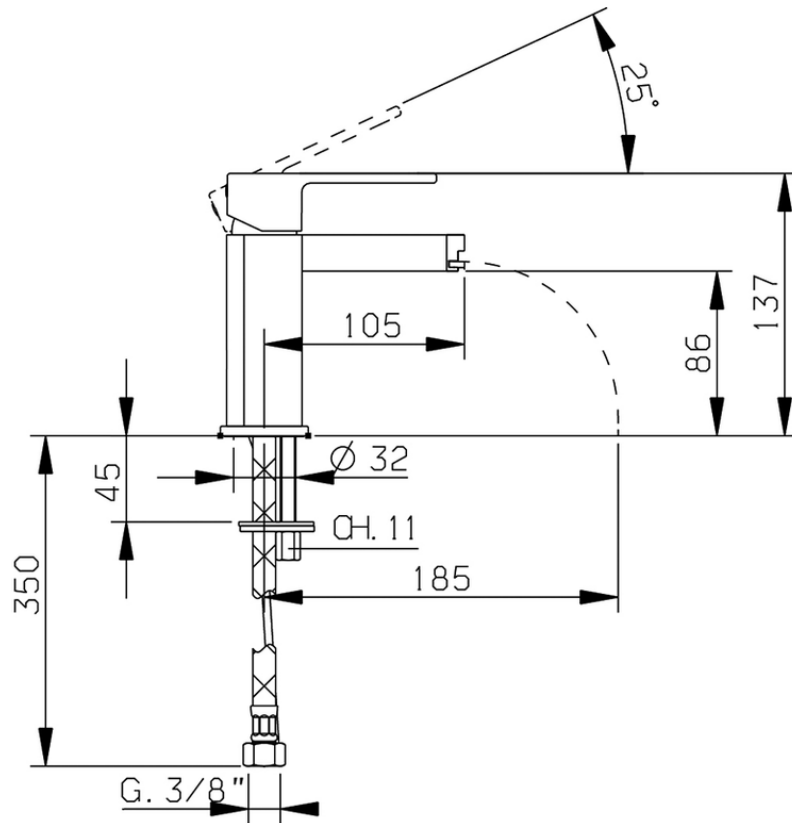

Single lever bidet mixer DADO_DC000560

DC000560

<https://en.huberitalia.com/single-lever-bidet-mixer-dado-dc000560>

2026-04-10