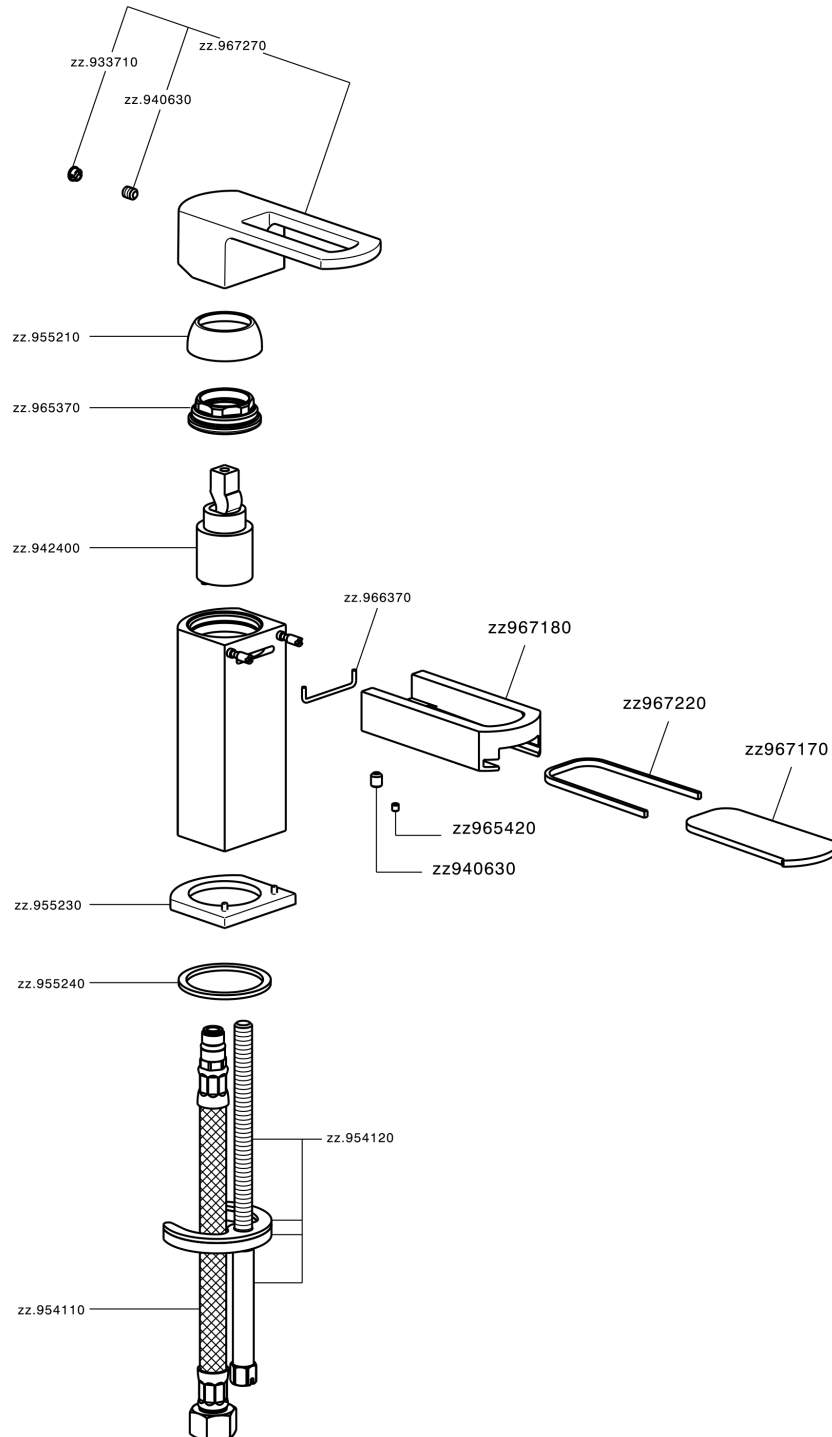

## Single lever bidet mixer DADO\_DC000560

DC000560

<https://en.huberitalia.com/single-lever-bidet-mixer-dado-dc000560>

2026-04-10