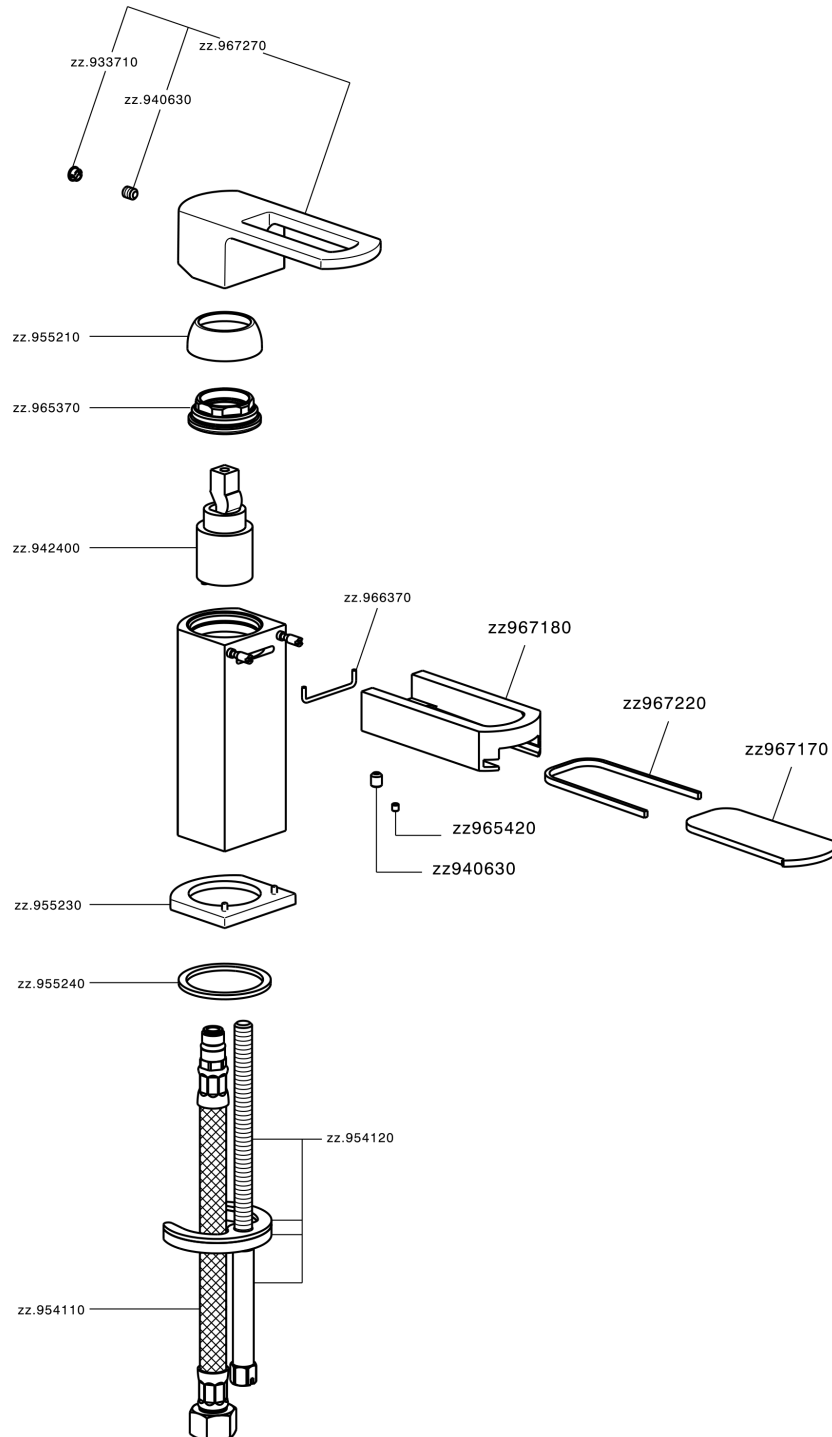

Single lever bidet mixer DADO_DC000560

MODEL **DC000560**

Single lever bidet mixer, without pop up waste, G.3/8"
Stainless Steel Flexible

AVAILABLE FINISHINGS

- 
21 21 Chrome
- 
2F 2F Brushed Nickel
- 
6U 6U Chrome/Smoked

CHARACTERISTICS

Cartridge Spare Parts **ZZ94240000**

25 mm Cartridge

Single lever bidet mixer DADO_DC000560

DC000560

<https://en.huberitalia.com/single-lever-bidet-mixer-dado-dc000560>

2026-06-13