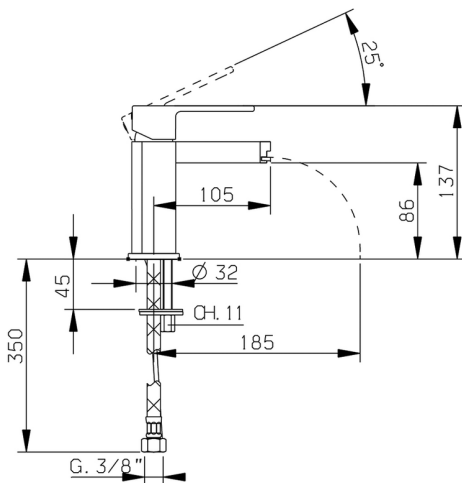

Single lever bidet mixer DADO_DC000560

MODEL **DC000560**

Single lever bidet mixer, without pop up waste, G.3/8"
Stainless Steel Flexible

AVAILABLE FINISHINGS

- 
21 21 Chrome
- 
2F 2F Brushed Nickel
- 
6U 6U Chrome/Smoked

CHARACTERISTICS

Cartridge Spare Parts **ZZ94240000**

25 mm Cartridge

Single lever bidet mixer DADO_DC000560

DC000560

<https://en.huberitalia.com/single-lever-bidet-mixer-dado-dc000560>

2026-06-16