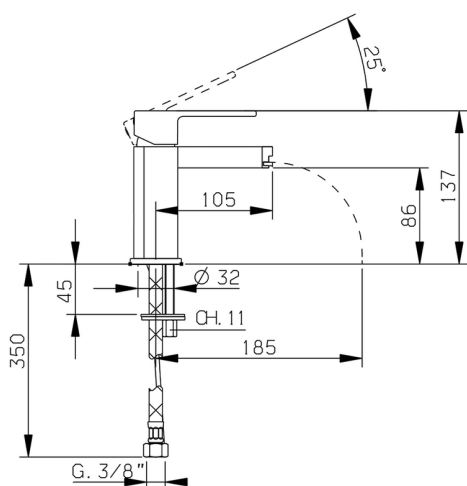

Single lever bidet mixer DADO_DC000560

MODEL **DC000560**

Single lever bidet mixer, without pop up waste, G.3/8"
Stainless Steel Flexible

AVAILABLE FINISHINGS

- 
21 21 Chrome
- 
2F 2F Brushed Nickel
- 
6U 6U Chrome/Smoked

CHARACTERISTICS

Cartridge Spare Parts **ZZ94240000**

25 mm Cartridge

Single lever bidet mixer DADO_DC000560

DC000560

<https://en.huberitalia.com/single-lever-bidet-mixer-dado-dc000560>

2026-06-13