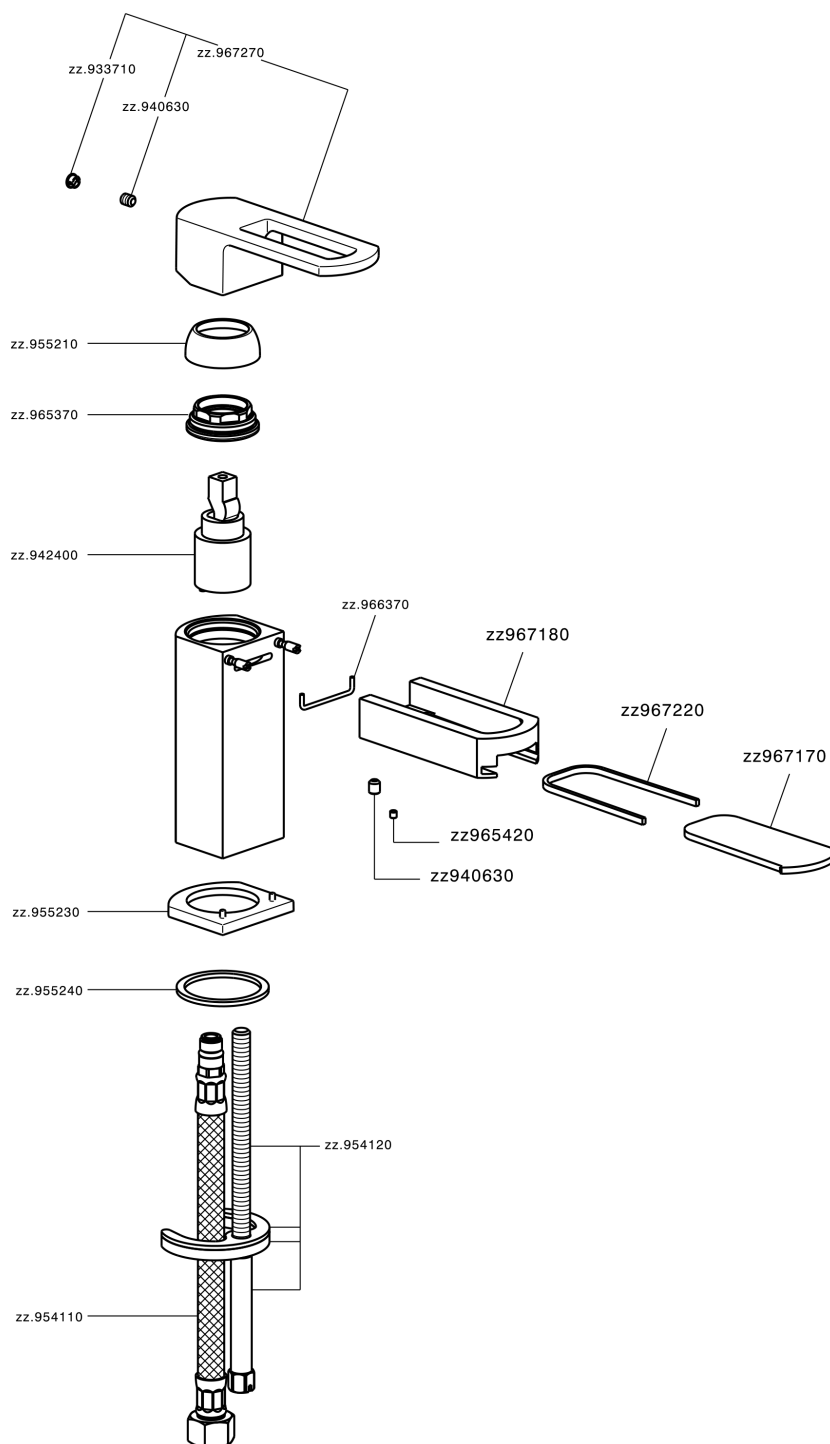

Single lever bidet mixer DADO_DC000560

MODEL **DC000560**

Single lever bidet mixer, without pop up waste, G.3/8"
Stainless Steel Flexible

AVAILABLE FINISHINGS

- 
21 21 Chrome
- 
2F 2F Brushed Nickel
- 
6U 6U Chrome/Smoked

CHARACTERISTICS

Cartridge Spare Parts **ZZ94240000**

25 mm Cartridge

Single lever bidet mixer DADO_DC000560

DC000560

<https://en.huberitalia.com/single-lever-bidet-mixer-dado-dc000560>

2026-06-16