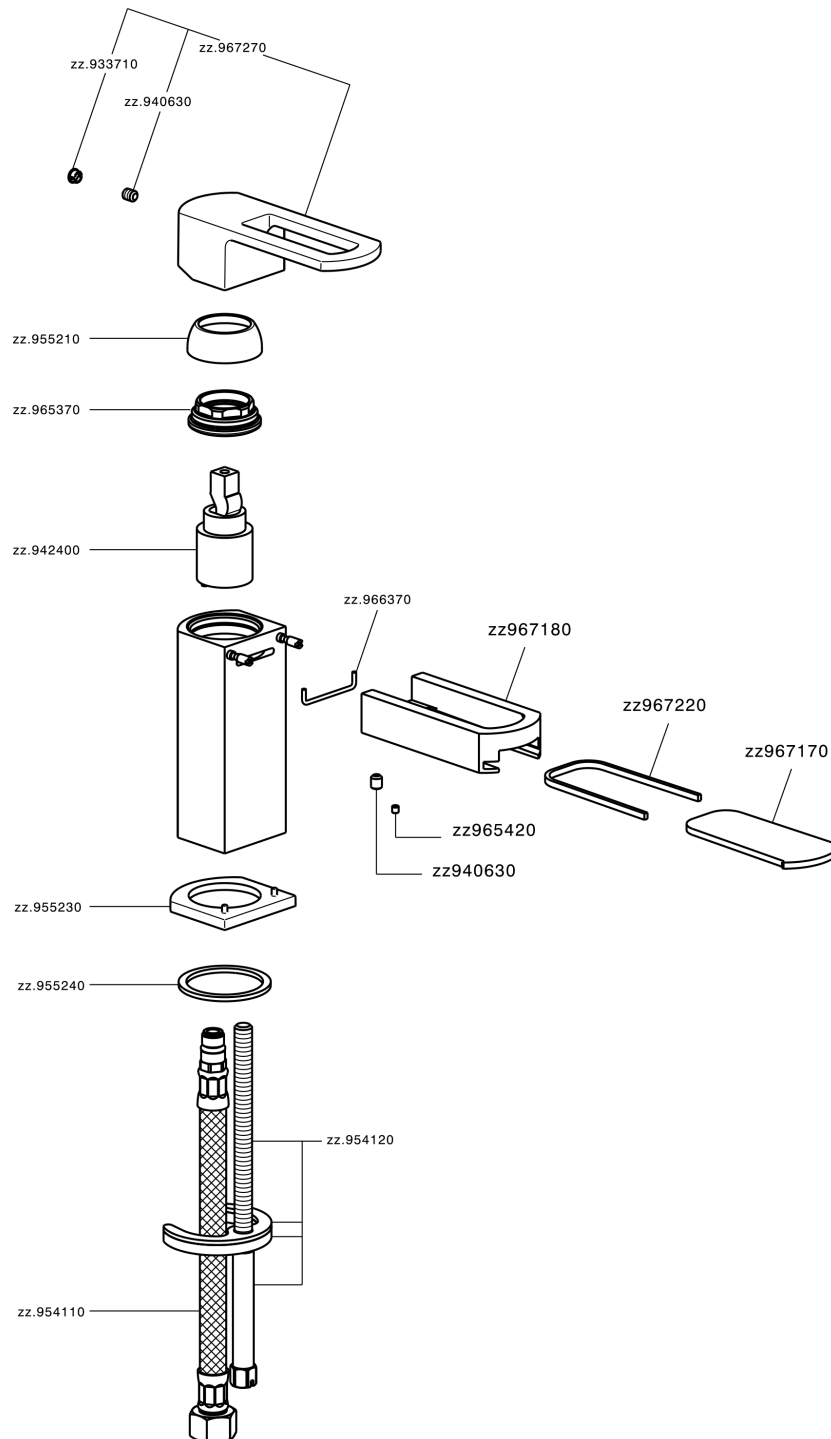

## Single lever bidet mixer DADO\_DC000560

DC000560

<https://en.huberitalia.com/single-lever-bidet-mixer-dado-dc000560>

2026-06-26