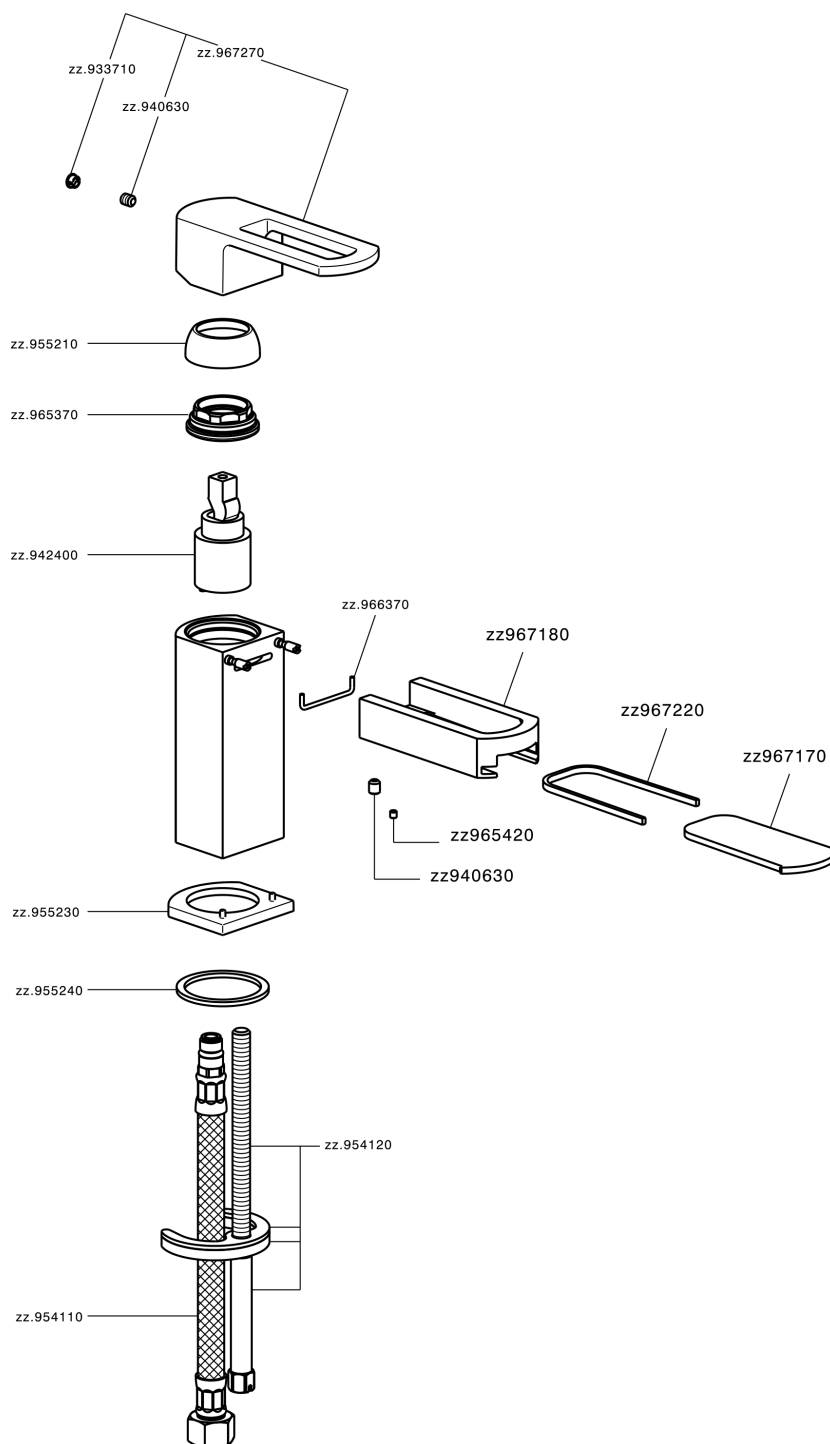

## Single lever bidet mixer DADO\_DC000560

DC000560

<https://en.huberitalia.com/single-lever-bidet-mixer-dado-dc000560>

2026-06-05