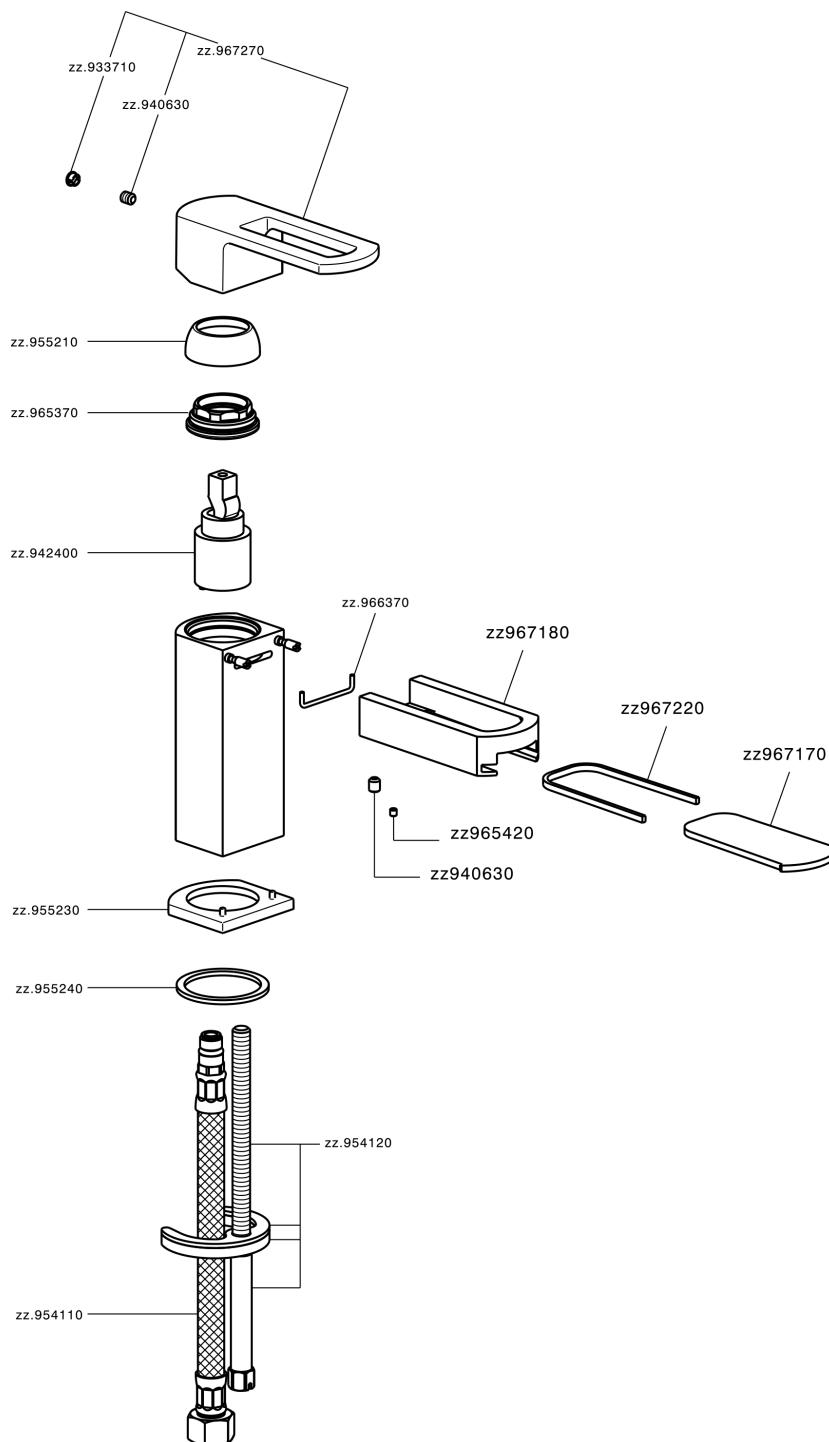

## Single lever bidet mixer DADO\_DC000560

DC000560

<https://en.huberitalia.com/single-lever-bidet-mixer-dado-dc000560>

2026-06-26