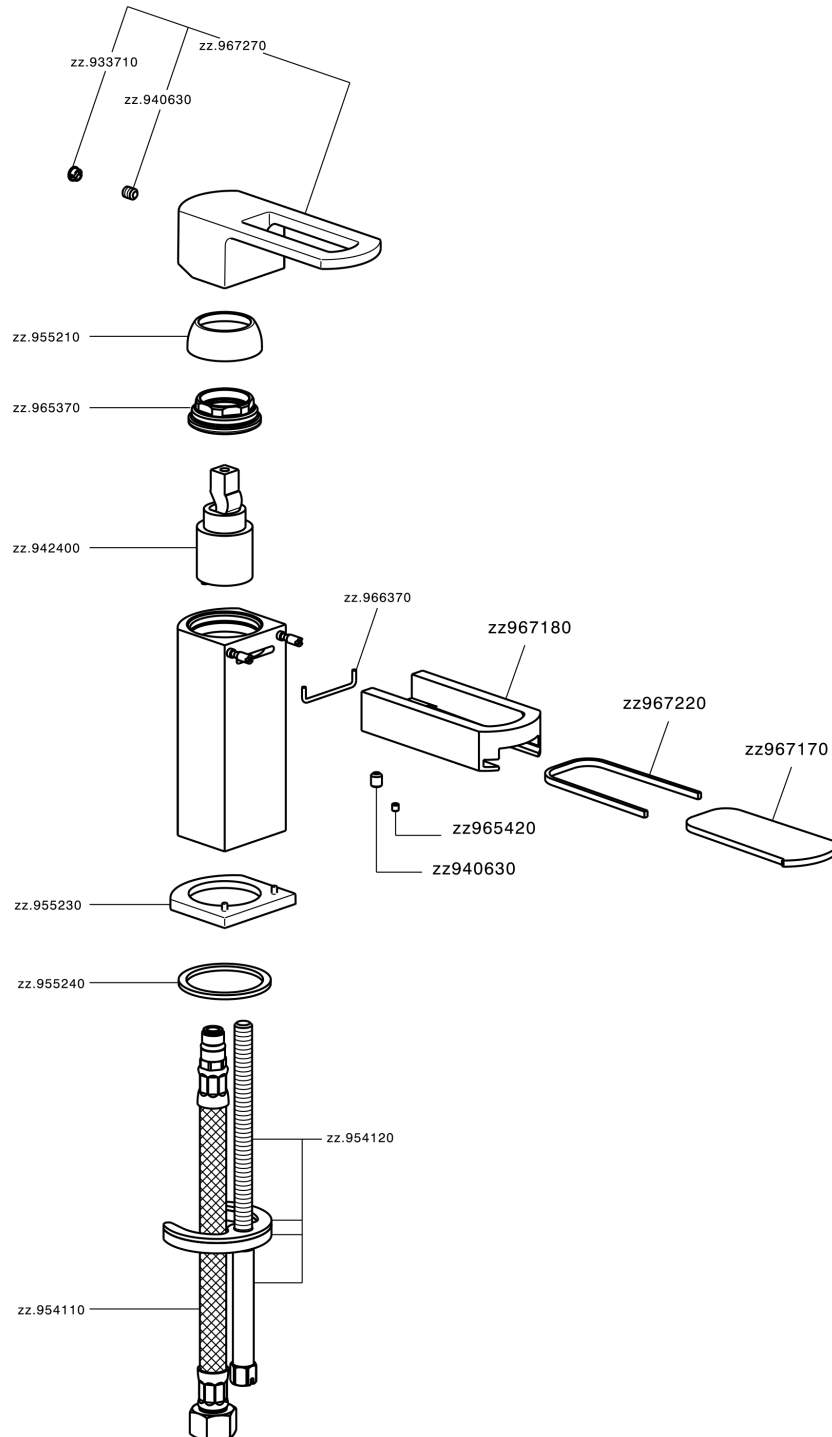

## Single lever bidet mixer DADO\_DC000560

DC000560

<https://en.huberitalia.com/single-lever-bidet-mixer-dado-dc000560>

2026-05-02