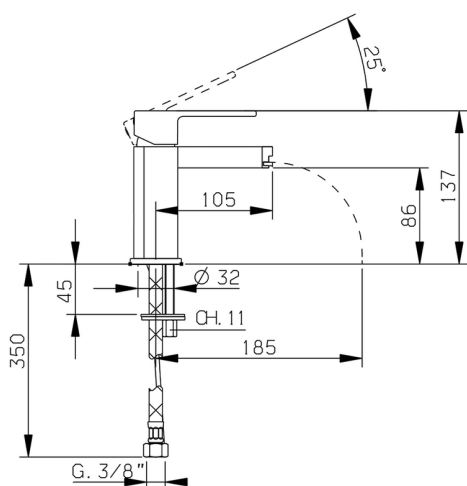

Single lever bidet mixer DADO_DC000560

MODEL **DC000560**

Single lever bidet mixer, without pop up waste, G.3/8"
Stainless Steel Flexible

AVAILABLE FINISHINGS

- 
21 21 Chrome
- 
2F 2F Brushed Nickel
- 
6U 6U Chrome/Smoked

CHARACTERISTICS

Cartridge Spare Parts **ZZ94240000**

25 mm Cartridge

Single lever bidet mixer DADO_DC000560

DC000560

<https://en.huberitalia.com/single-lever-bidet-mixer-dado-dc000560>

2026-06-26