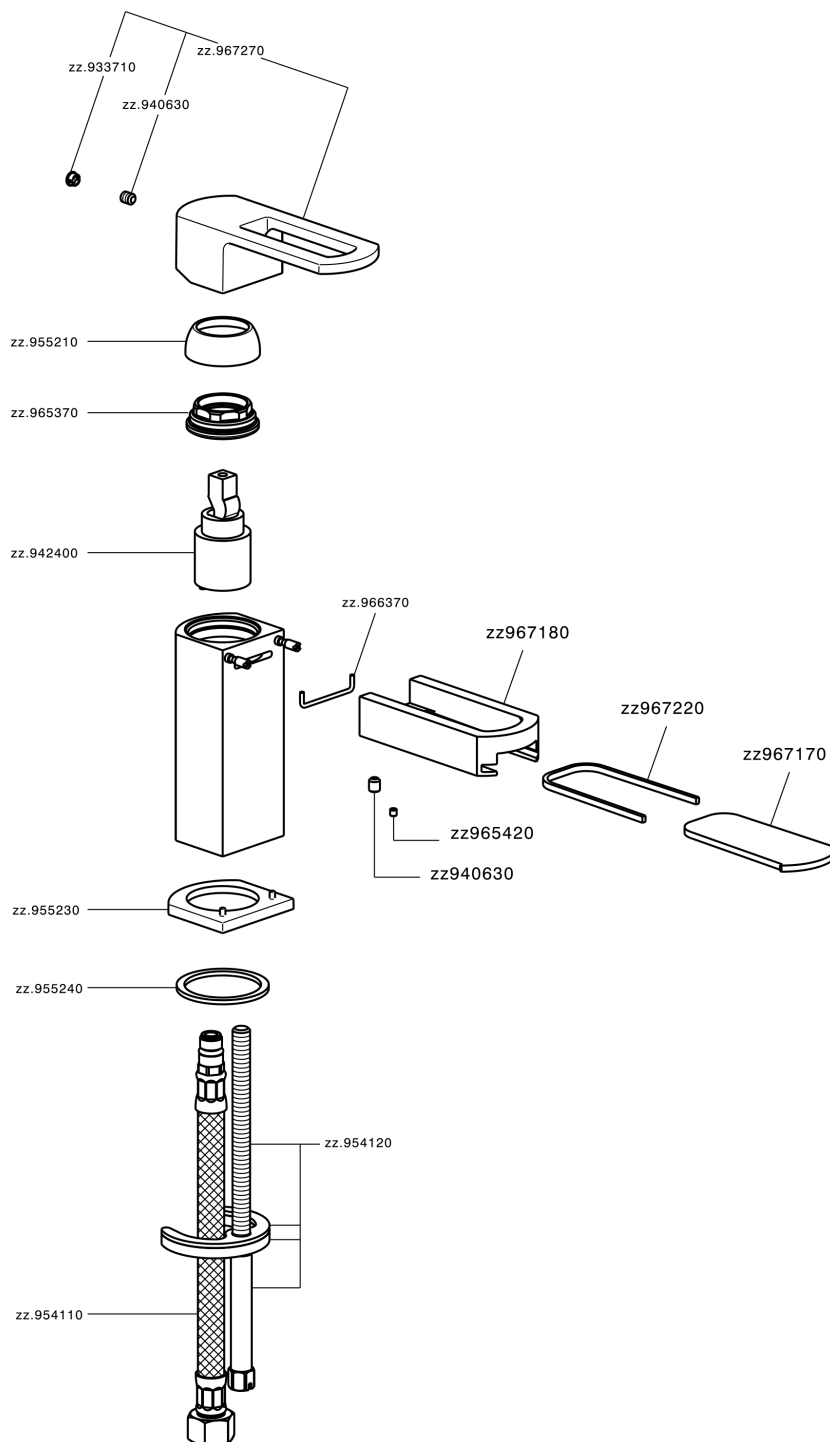

Single lever bidet mixer DADO_DC000560

MODEL **DC000560**

Single lever bidet mixer, without pop up waste, G.3/8"
Stainless Steel Flexible

AVAILABLE FINISHINGS

- 
21 21 Chrome
- 
2F 2F Brushed Nickel
- 
6U 6U Chrome/Smoked

CHARACTERISTICS

Cartridge Spare Parts **ZZ94240000**

25 mm Cartridge

Single lever bidet mixer DADO_DC000560

DC000560

<https://en.huberitalia.com/single-lever-bidet-mixer-dado-dc000560>

2026-06-06