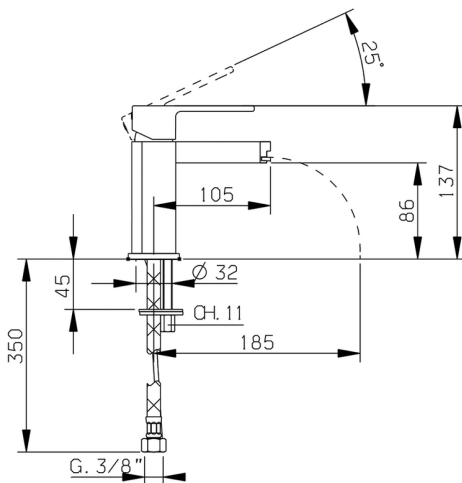

Single lever bidet mixer DADO_DC000560

MODEL **DC000560**

Single lever bidet mixer, without pop up waste, G.3/8"
Stainless Steel Flexible

AVAILABLE FINISHINGS

- 
21 21 Chrome
- 
2F 2F Brushed Nickel
- 
6U 6U Chrome/Smoked

CHARACTERISTICS

Cartridge Spare Parts **ZZ94240000**

25 mm Cartridge

Single lever bidet mixer DADO_DC000560

DC000560

<https://en.huberitalia.com/single-lever-bidet-mixer-dado-dc000560>

2026-06-06