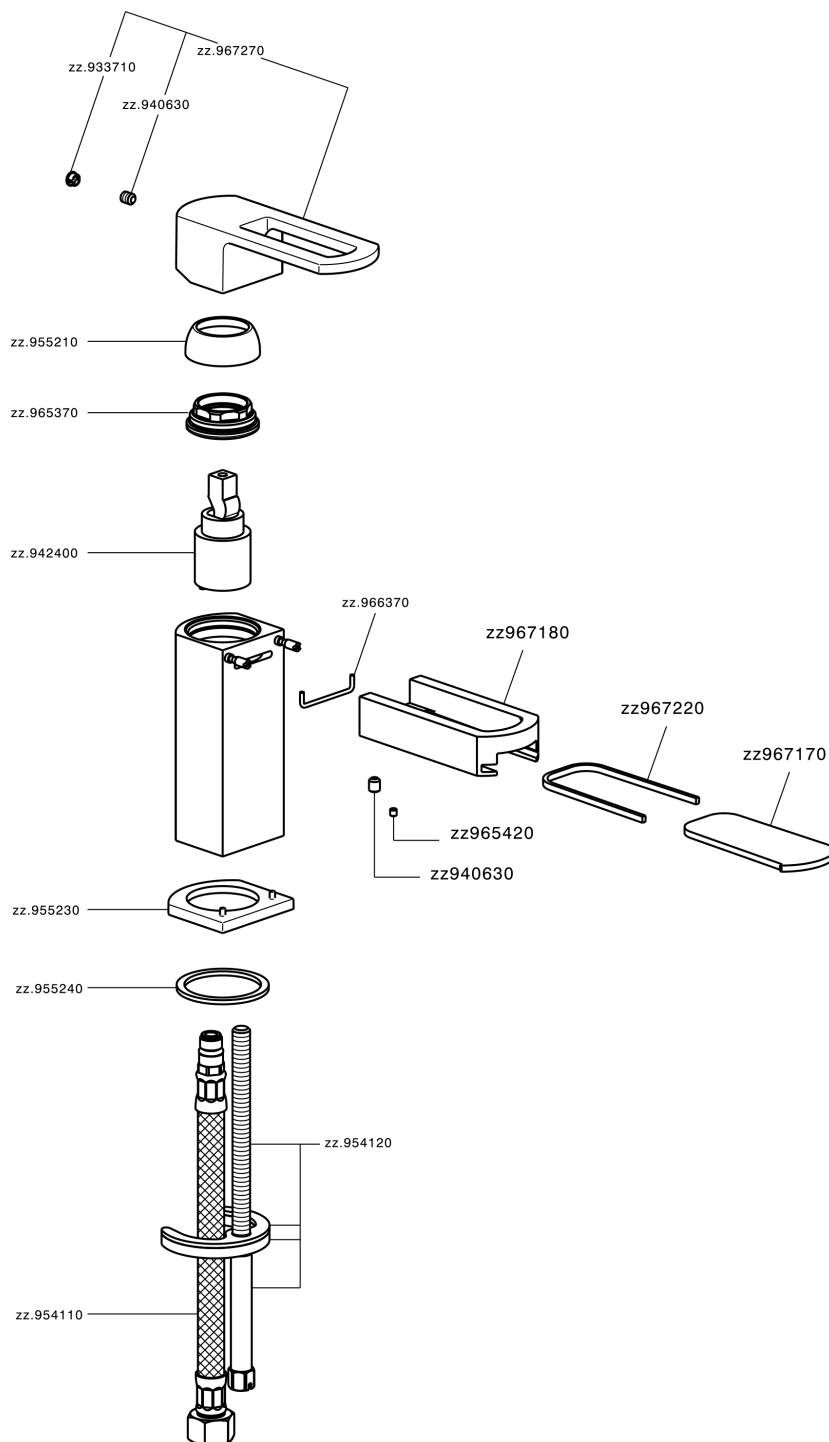

Single lever bidet mixer DADO_DC000560

MODEL **DC000560**

Single lever bidet mixer, without pop up waste, G.3/8"
Stainless Steel Flexible

AVAILABLE FINISHINGS

- 
21 21 Chrome
- 
2F 2F Brushed Nickel
- 
6U 6U Chrome/Smoked

CHARACTERISTICS

Cartridge Spare Parts **ZZ94240000**

25 mm Cartridge

Single lever bidet mixer DADO_DC000560

DC000560

<https://en.huberitalia.com/single-lever-bidet-mixer-dado-dc000560>

2026-06-26