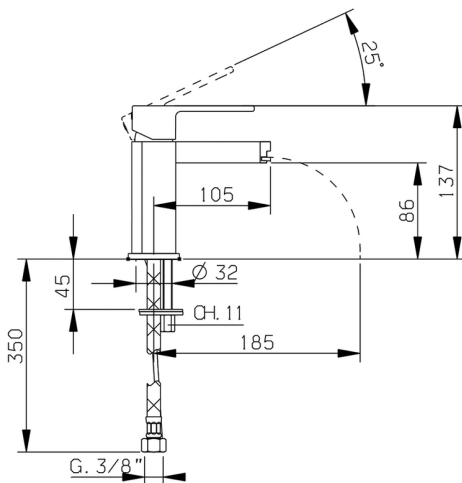

Single lever bidet mixer DADO_DC000560

MODEL **DC000560**

Single lever bidet mixer, without pop up waste, G.3/8"
Stainless Steel Flexible

AVAILABLE FINISHINGS

- 
21 21 Chrome
- 
2F 2F Brushed Nickel
- 
6U 6U Chrome/Smoked

CHARACTERISTICS

Cartridge Spare Parts **ZZ94240000**

25 mm Cartridge

Single lever bidet mixer DADO_DC000560

DC000560

<https://en.huberitalia.com/single-lever-bidet-mixer-dado-dc000560>

2026-05-02