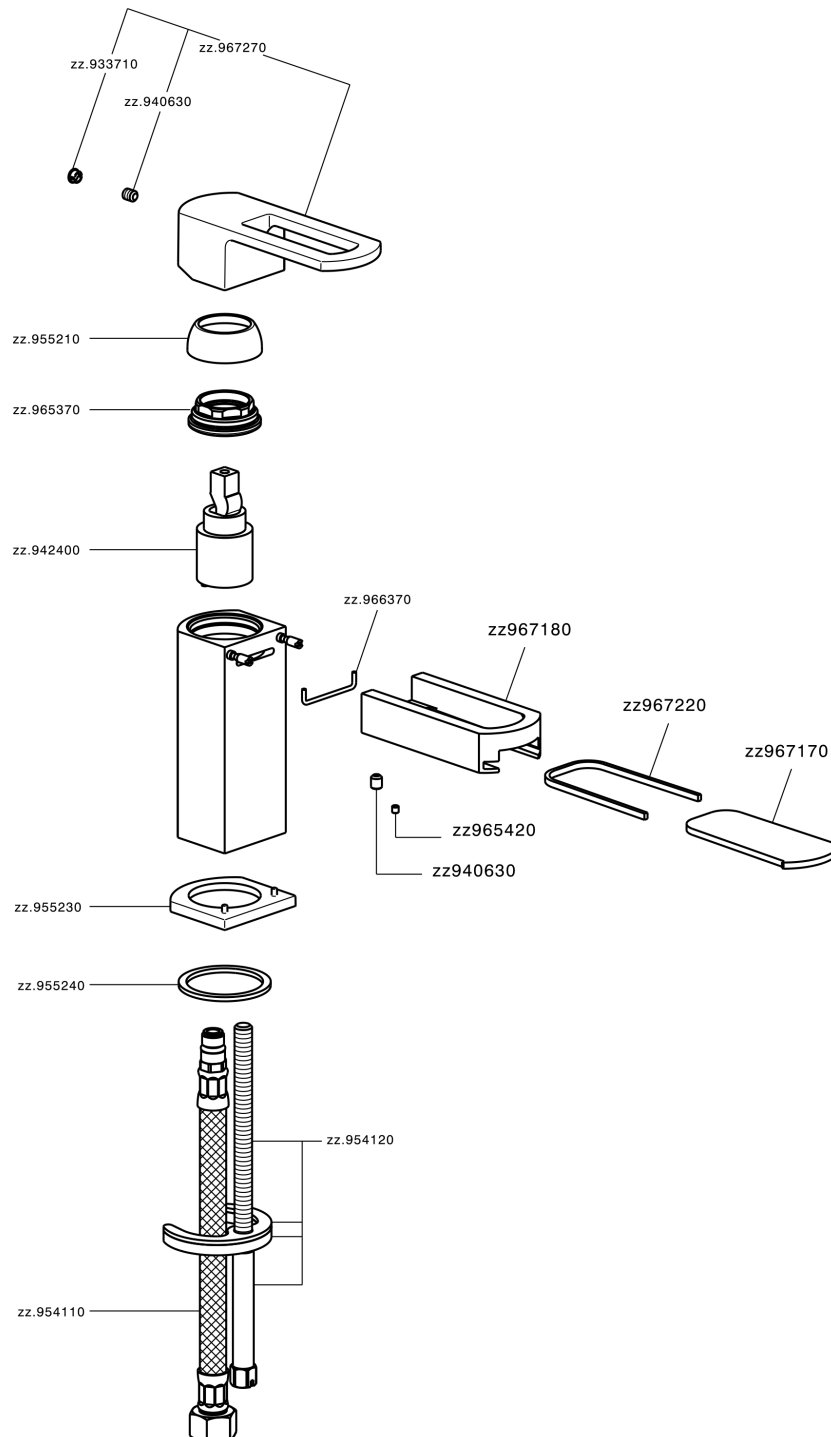

Single lever bidet mixer DADO_DC000560

MODEL **DC000560**

Single lever bidet mixer, without pop up waste, G.3/8"
Stainless Steel Flexible

AVAILABLE FINISHINGS

- 
21 21 Chrome
- 
2F 2F Brushed Nickel
- 
6U 6U Chrome/Smoked

CHARACTERISTICS

Cartridge Spare Parts **ZZ94240000**

25 mm Cartridge

Single lever bidet mixer DADO_DC000560

DC000560

<https://en.huberitalia.com/single-lever-bidet-mixer-dado-dc000560>

2026-05-02