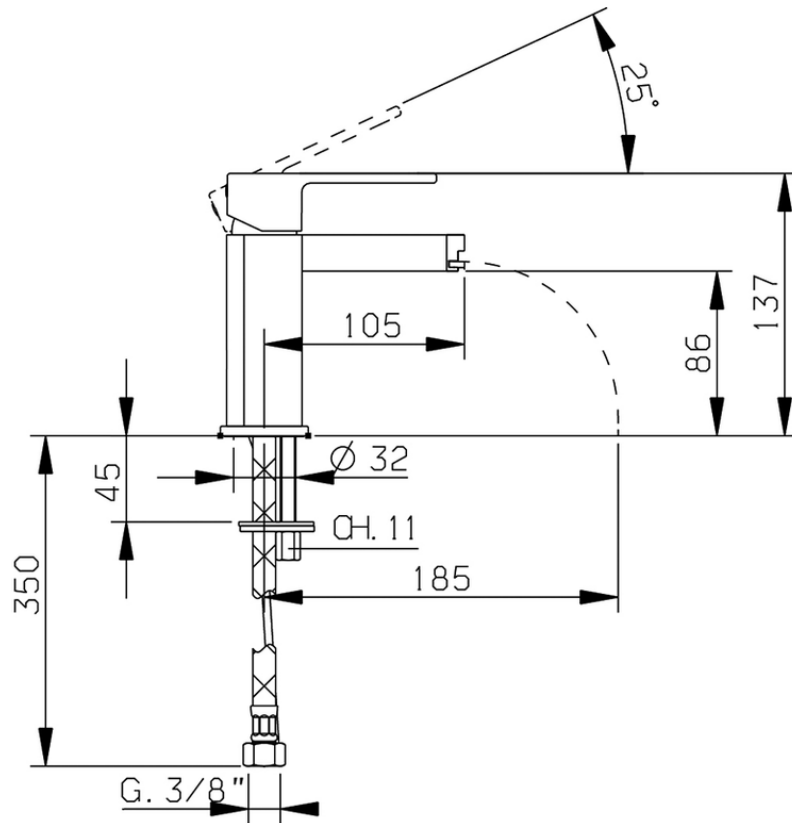

Single lever bidet mixer DADO_DC000560

DC000560

<https://en.huberitalia.com/single-lever-bidet-mixer-dado-dc000560>

2026-04-08