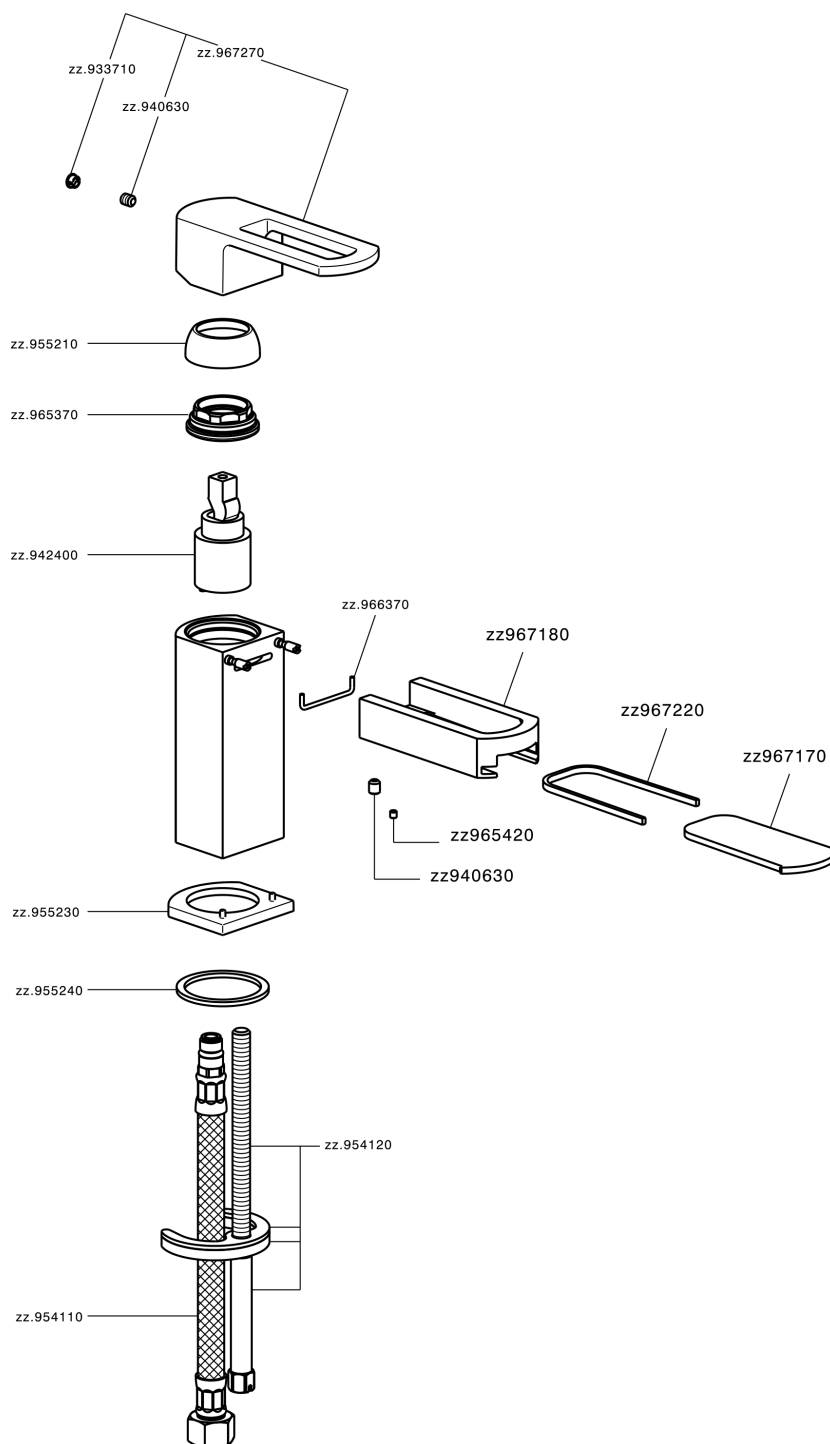

Single lever bidet mixer DADO_DC000560

DC000560

<https://en.huberitalia.com/single-lever-bidet-mixer-dado-dc000560>

2026-04-08