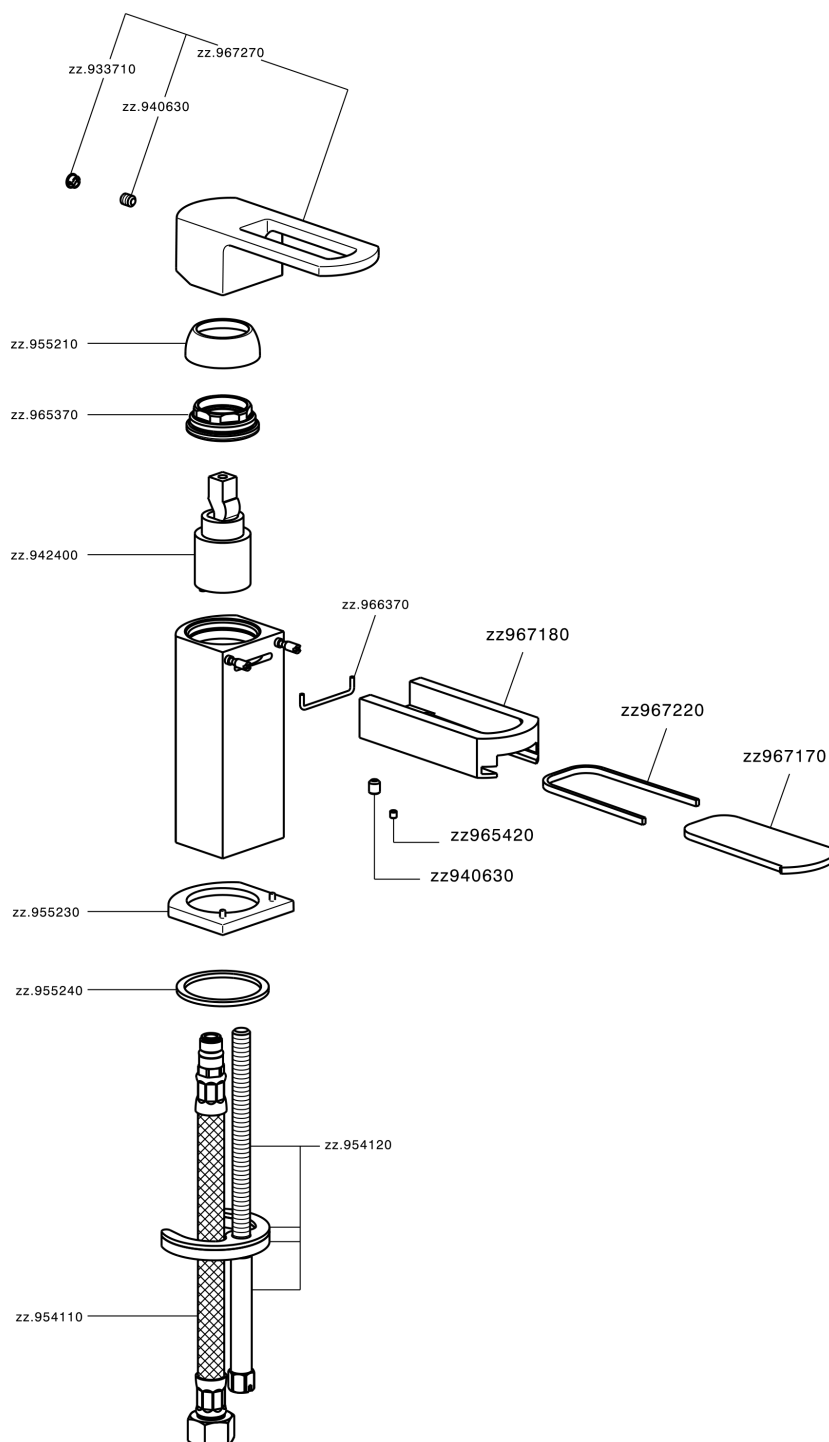

Single lever bidet mixer DADO_DC000560

MODEL **DC000560**

Single lever bidet mixer, without pop up waste, G.3/8"
Stainless Steel Flexible

AVAILABLE FINISHINGS

- 
21 21 Chrome
- 
2F 2F Brushed Nickel
- 
6U 6U Chrome/Smoked

CHARACTERISTICS

Cartridge Spare Parts **ZZ94240000**

25 mm Cartridge

Single lever bidet mixer DADO_DC000560

DC000560

<https://en.huberitalia.com/single-lever-bidet-mixer-dado-dc000560>

2026-06-23