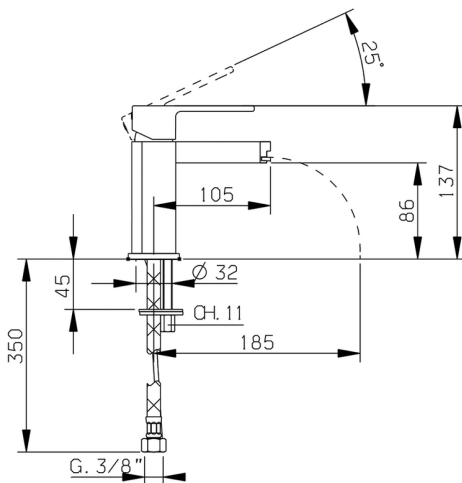

## Single lever bidet mixer DADO\_DC000560

MODEL **DC000560**

Single lever bidet mixer, without pop up waste, G.3/8"  
Stainless Steel Flexible

### CHARACTERISTICS

Cartridge Spare Parts **ZZ94240000**

**25 mm Cartridge**

## Single lever bidet mixer DADO\_DC000560

DC000560

<https://en.huberitalia.com/single-lever-bidet-mixer-dado-dc000560>

2026-04-06