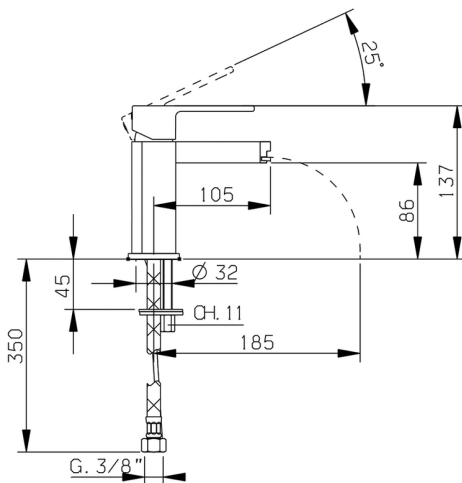

CHARACTERISTICS

Cartridge Spare Parts **ZZ94240000**

25 mm Cartridge