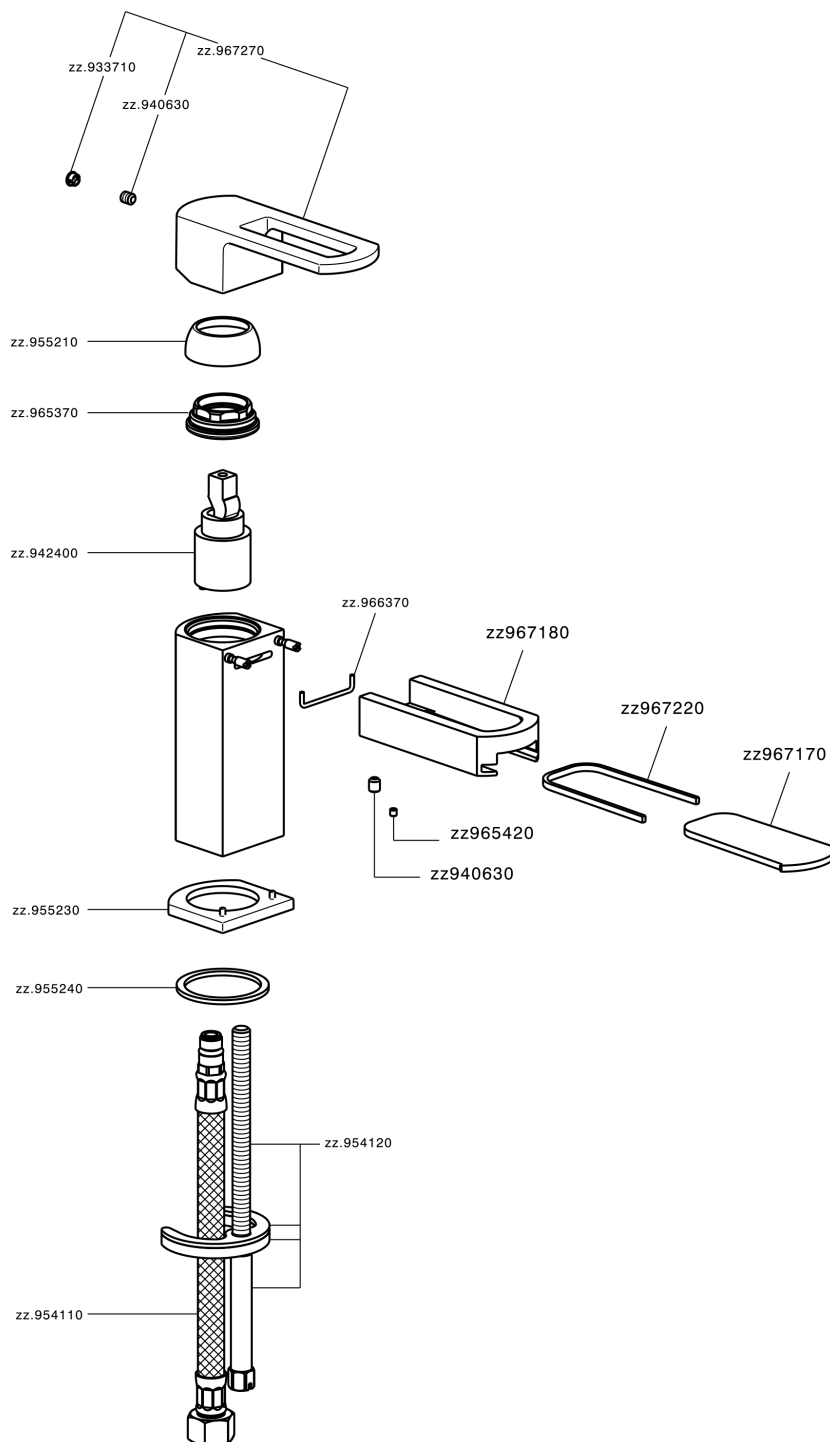

Single lever bidet mixer DADO_DC000560

MODEL **DC000560**

Single lever bidet mixer, without pop up waste, G.3/8"
Stainless Steel Flexible

AVAILABLE FINISHINGS

- 
21 21 Chrome
- 
2F 2F Brushed Nickel
- 
6U 6U Chrome/Smoked

CHARACTERISTICS

Cartridge Spare Parts **ZZ94240000**

25 mm Cartridge

Single lever bidet mixer DADO_DC000560

DC000560

<https://en.huberitalia.com/single-lever-bidet-mixer-dado-dc000560>

2026-06-13