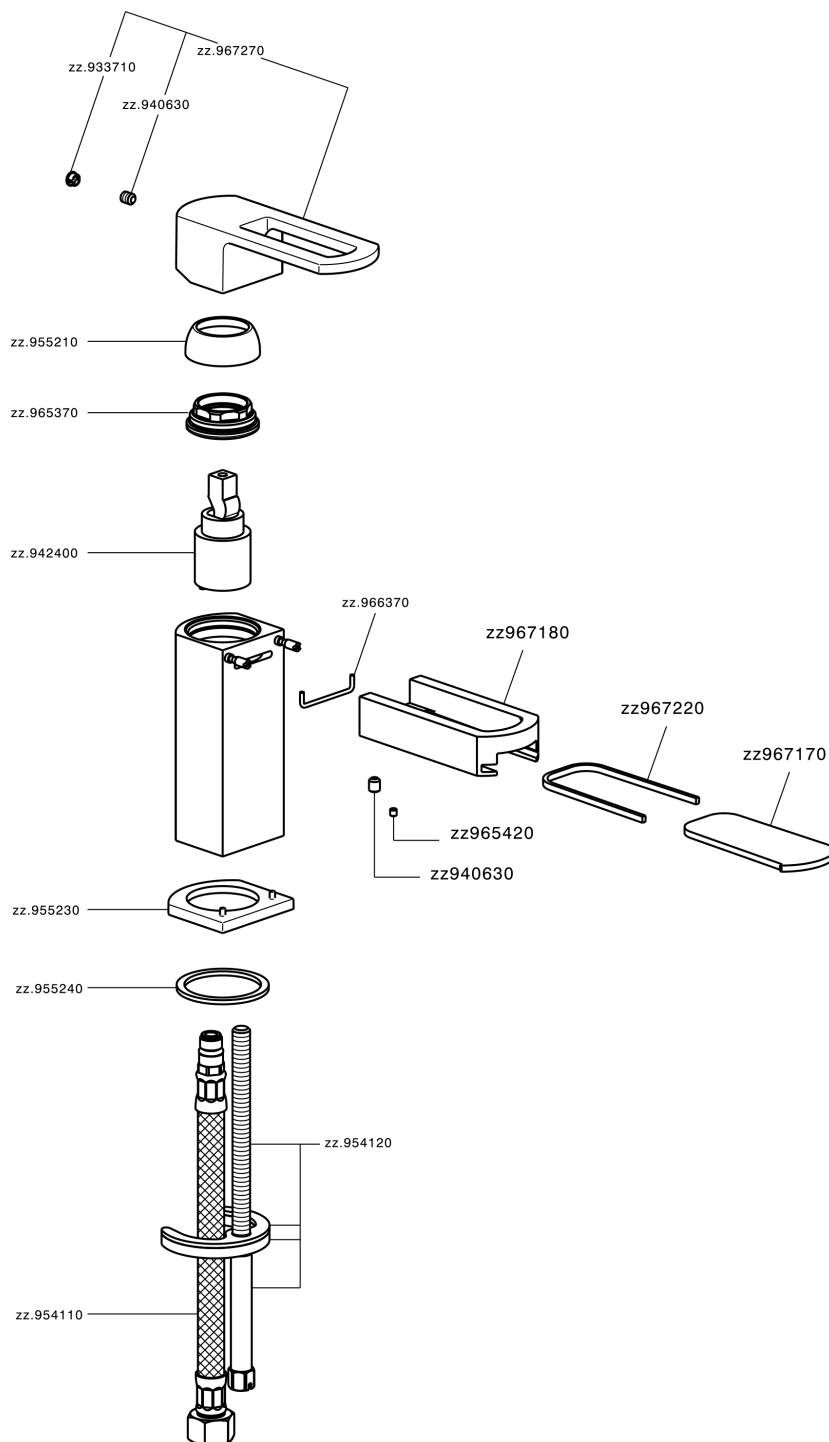

## Single lever bidet mixer DADO\_DC000560

MODEL **DC000560**

Single lever bidet mixer, without pop up waste, G.3/8"  
Stainless Steel Flexible

### CHARACTERISTICS

Cartridge Spare Parts **ZZ94240000**

**25 mm Cartridge**

## Single lever bidet mixer DADO\_DC000560

DC000560

<https://en.huberitalia.com/single-lever-bidet-mixer-dado-dc000560>

2026-04-06