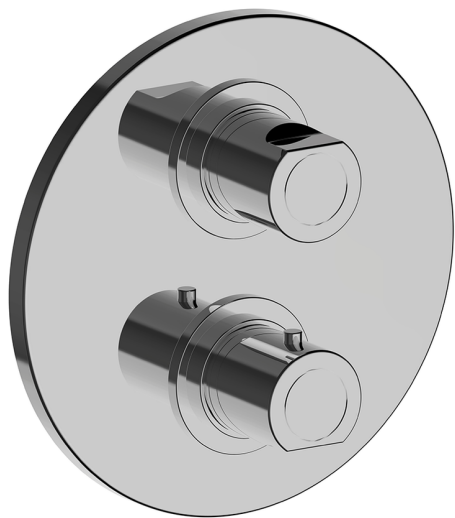

## Exposed part for Thermostatic One Box Valve ONE BOX\_NM0BT030

MODEL **NM0BT030**

Exposed part for Thermostatic One Box Valve, with 1-2-3 outlet devia stop, Minimum depth of installation: 67 mm, without concealed part, for items ZB00B030-ZB00B031

AVAILABLE FINISHINGS

CHARACTERISTICS

Cartridge Spare Parts **24.04A.PP**

**8x20 Plus P Thermostatic Valve**

Installation **Concealed**

Required concealed parts **ZB00B031**

**ZB00B030**

### DeviaStop

The Huber Devia Stop technology allows to adjust the water flow and to direct it to the selected output point (overhead soaker, hand shower, etc).

## Exposed part for Thermostatic One Box Valve ONE BOX\_NM0BT030

NM0BT030

<https://en.huberitalia.com/exposed-part-for-thermostatic-one-box-valve-one-box-nm0bt030>