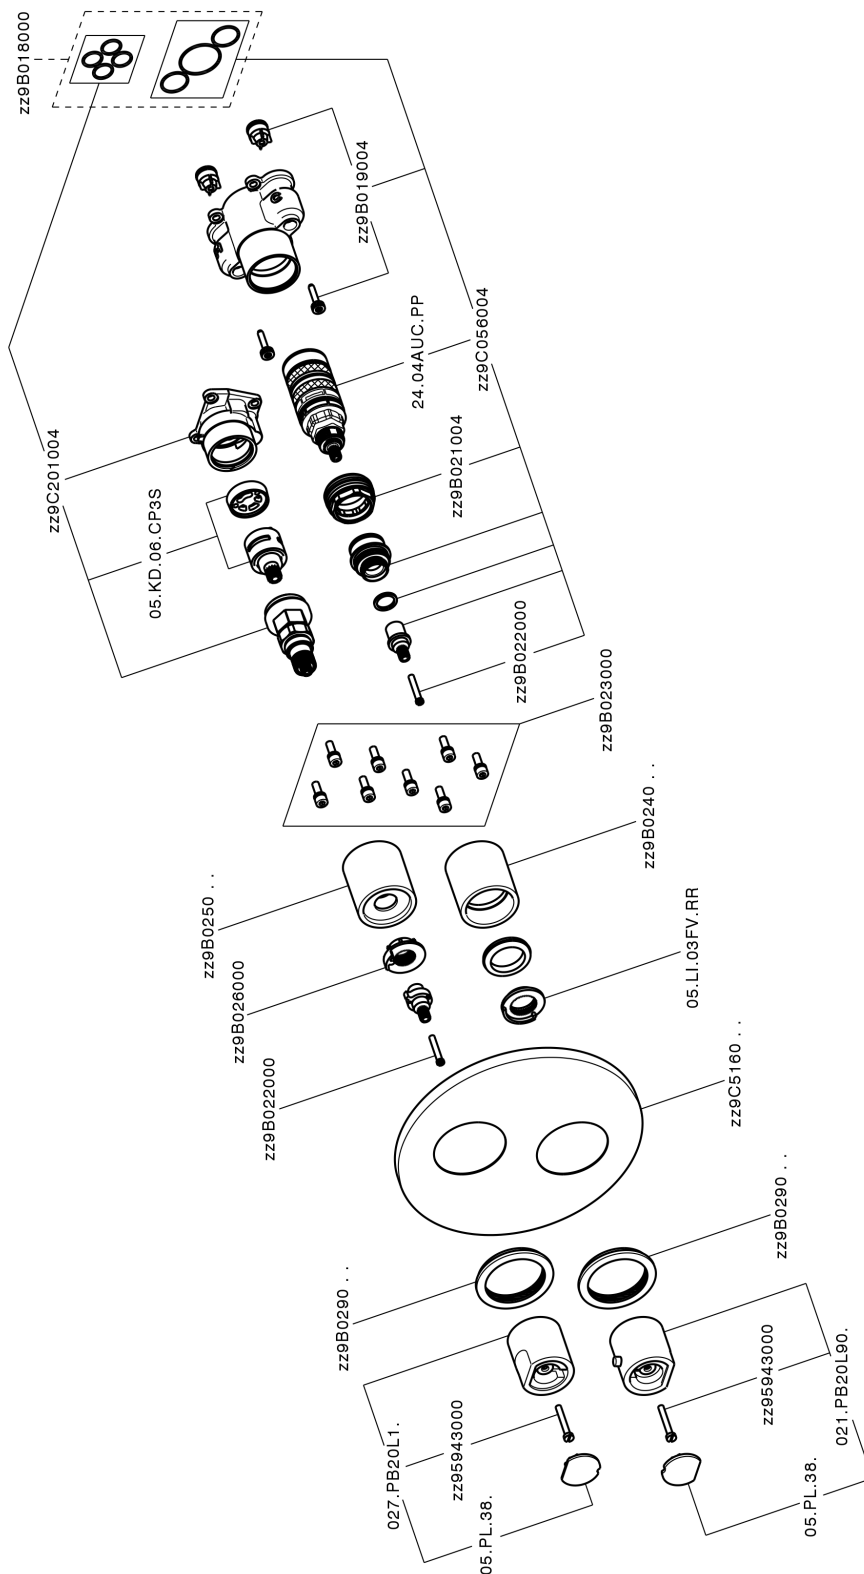

Exposed part for Thermostatic One Box Valve ONE BOX_NM0BT030

NM0BT030

<https://en.huberitalia.com/exposed-part-for-thermostatic-one-box-valve-one-box-nm0bt030>