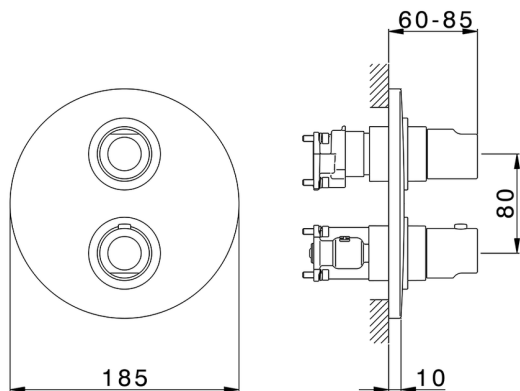

## Exposed part for Thermostatic One Box Valve ONE BOX\_NM0BT030

MODEL **NM0BT030**

Exposed part for Thermostatic One Box Valve, with 1-2-3 outlet devia stop, Minimum depth of installation: 67 mm, without concealed part, for items ZB00B030-ZB00B031

AVAILABLE FINISHINGS

CHARACTERISTICS

Cartridge Spare Parts **24.04A.PP**

**8x20 Plus P Thermostatic Valve**

Installation **Concealed**

Required concealed parts **ZB00B031**

**ZB00B030**