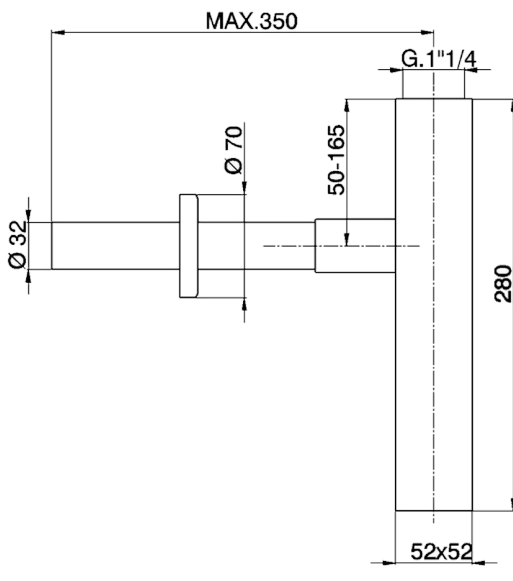

## 1"1/4 Minimal siphon COMPONENTS\_ZB004080

MODEL **ZB004080**

1"1/4 Siphon

AVAILABLE FINISHINGS

CHARACTERISTICS

2024-12-18