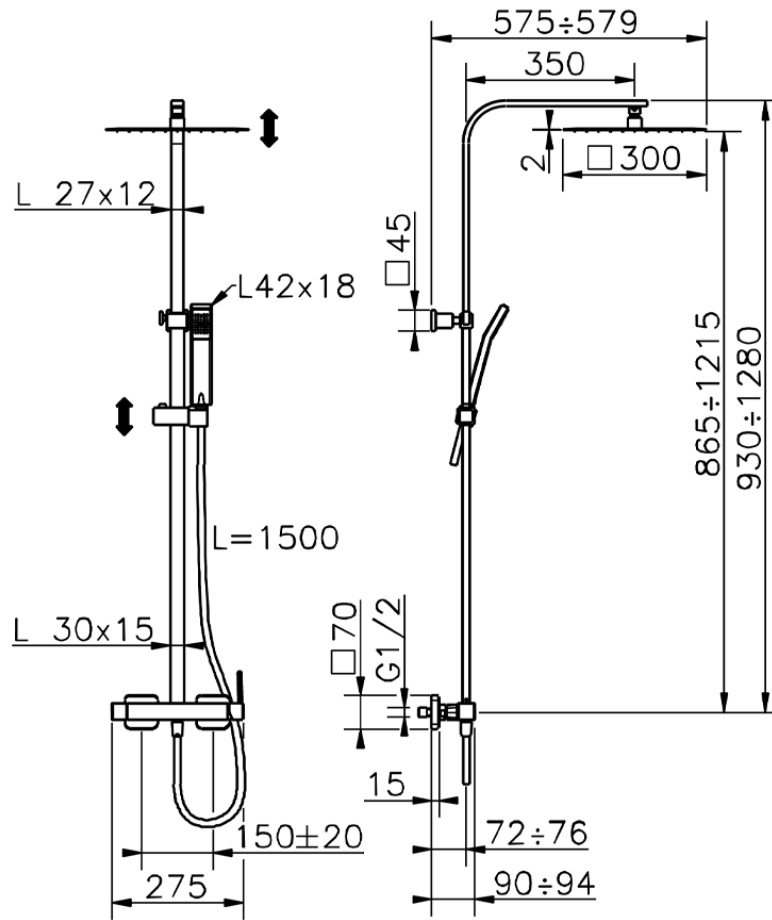

2-function single lever shower set COLUMNS_QT0R4032

QT0R4032

<https://en.huberitalia.com/2-function-single-lever-shower-set-columns-qt0r4032>

2025-04-24