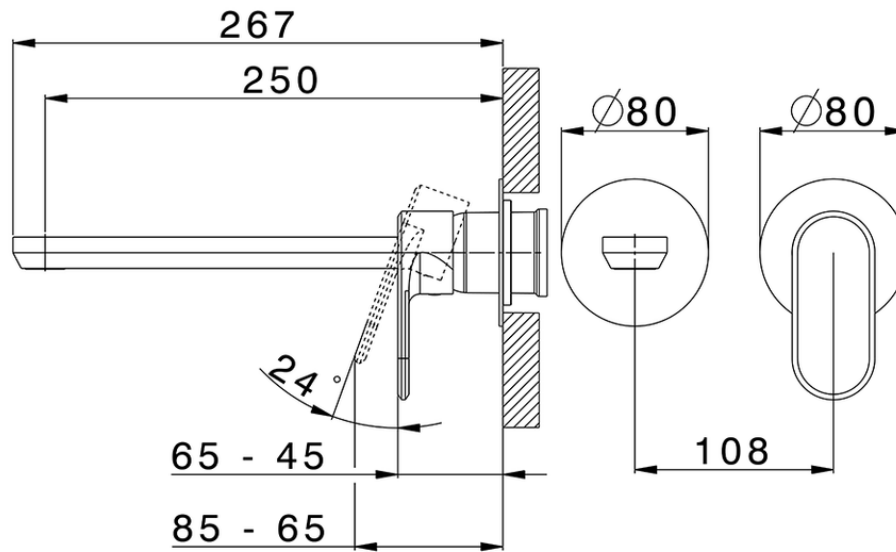

Exposed part for single lever washbasin valve LEVITY\_LY005517

LY005517

<https://en.huberitalia.com/exposed-part-for-single-lever-washbasin-valve-levity-ly005517>

Piastra/Plate/Plaque/Platte/Placa

2-3mm: XX 56-76

10mm: XX 48-68