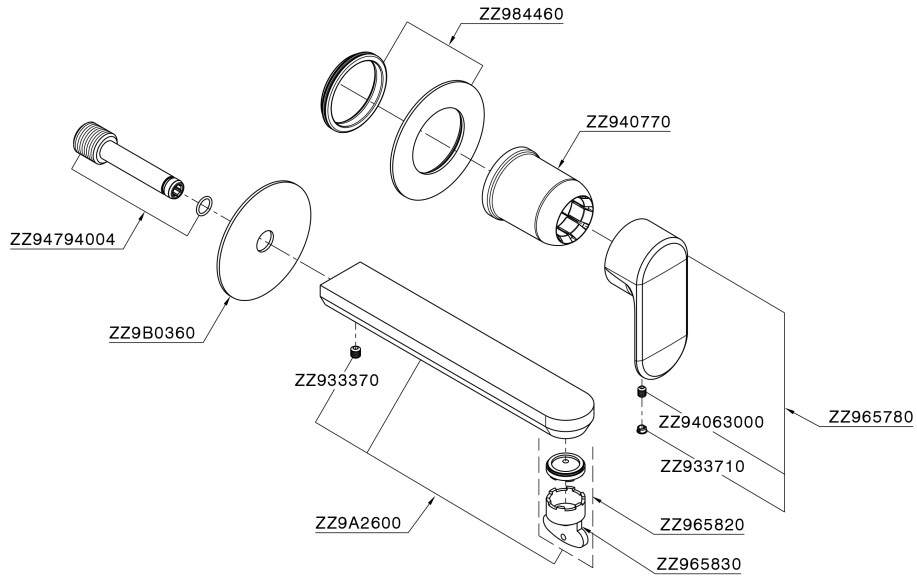

## Exposed part for single lever washbasin valve LEVITY\_LY005517

LY005517

<https://en.huberitalia.com/exposed-part-for-single-lever-washbasin-valve-levity-ly005517>

Concealed single lever washbasin mixer Easy-Box CONCEALED\_ZB002450

ZB002450

<https://en.huberitalia.com/concealed-single-lever-washbasin-mixer-easy-box-concealed-zb002450>

2024-11-24