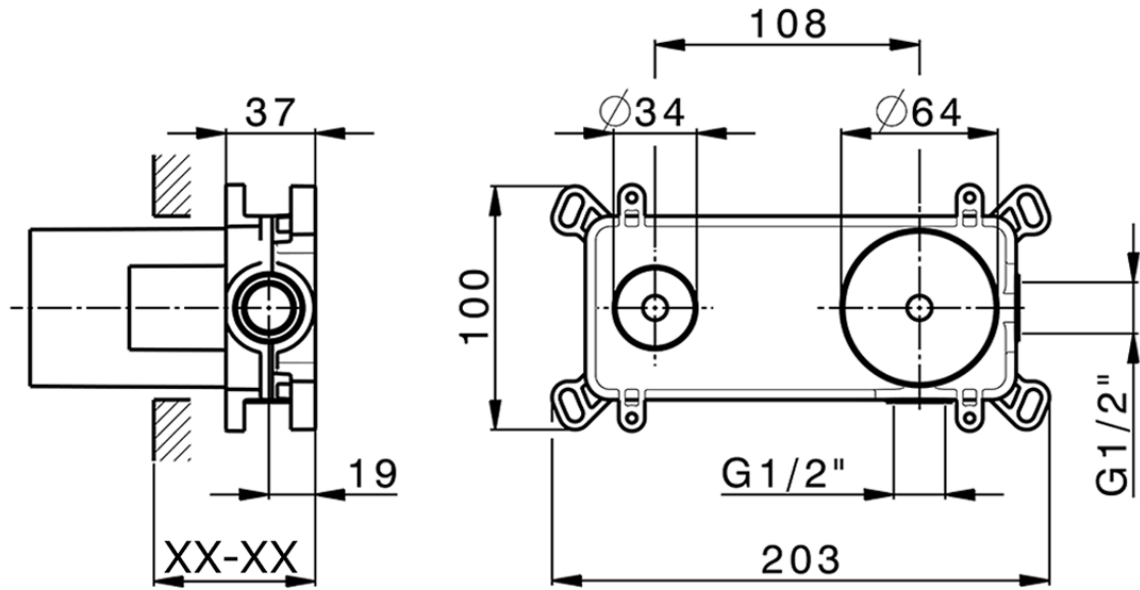

## Exposed part for single lever washbasin valve LEVITY\_LY005517

LY005517

<https://en.huberitalia.com/exposed-part-for-single-lever-washbasin-valve-levity-ly005517>

Piastra/Plate/Plaque/Platte/Placa

2-3mm: XX 56-76

10mm: XX 48-68