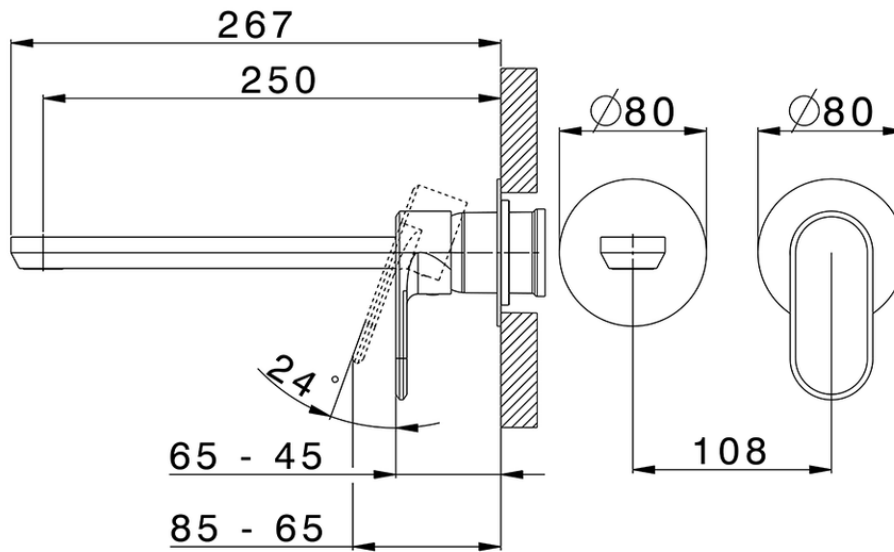

## Exposed part for single lever washbasin valve LEVITY\_LY005517

LY005517

<https://en.huberitalia.com/exposed-part-for-single-lever-washbasin-valve-levity-ly005517>

Piastra/Plate/Plaque/Platte/Placa

2-3mm: XX 56-76

10mm: XX 48-68