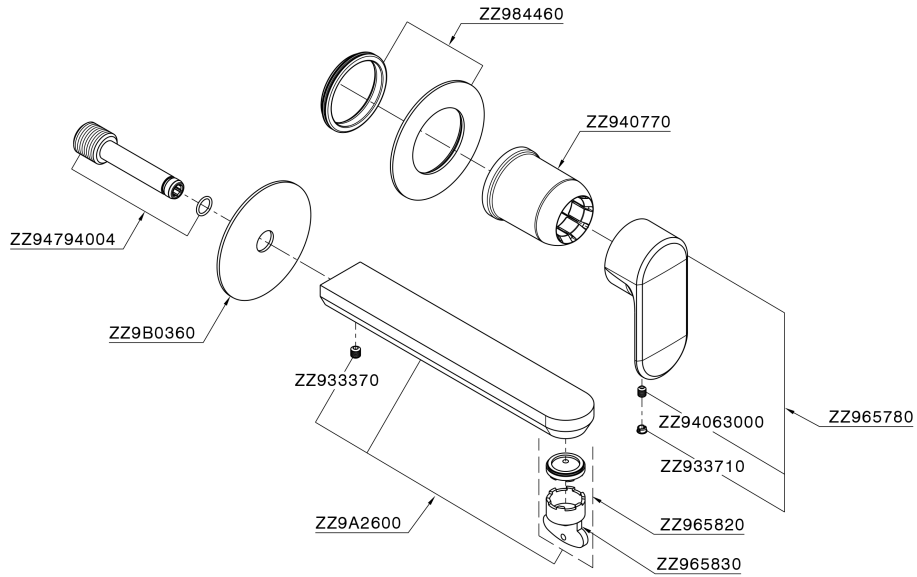

Exposed part for single lever washbasin valve LEVITY_LY005517

LY005517

<https://en.huberitalia.com/exposed-part-for-single-lever-washbasin-valve-levity-ly005517>

Concealed single lever washbasin mixer Easy-Box CONCEALED_ZB002450

ZB002450

<https://en.huberitalia.com/concealed-single-lever-washbasin-mixer-easy-box-concealed-zb002450>

2024-11-23