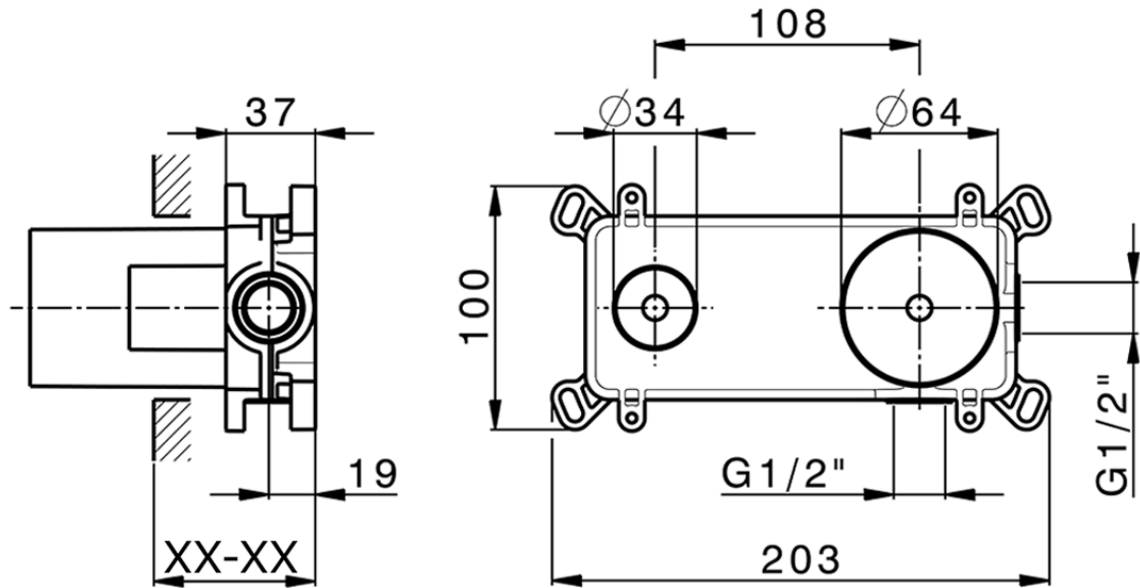

Exposed part for single lever washbasin valve LEVITY_LY005517

LY005517

<https://en.huberitalia.com/exposed-part-for-single-lever-washbasin-valve-levity-ly005517>

Piastra/Plate/Plaque/Platte/Placa

2-3mm: XX 56-76

10mm: XX 48-68