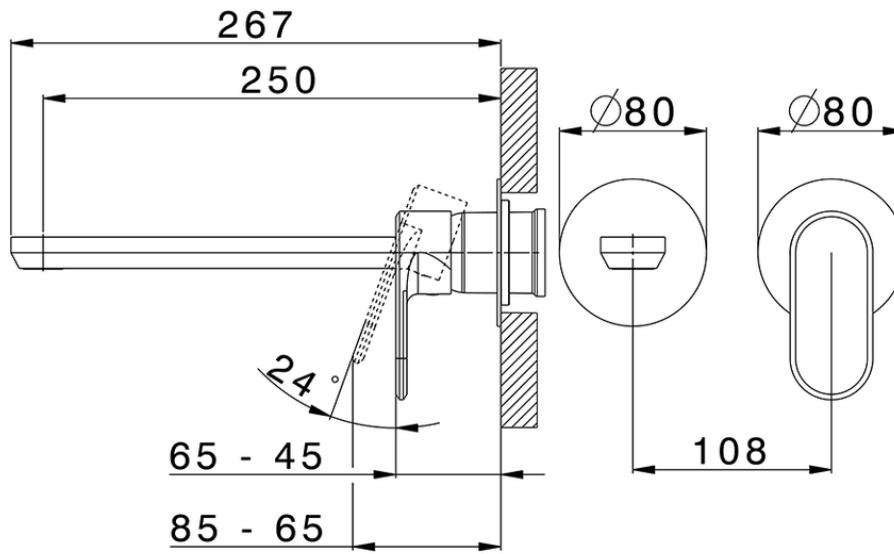

Exposed part for single lever washbasin valve LEVITY_LY005517

LY005517

<https://en.huberitalia.com/exposed-part-for-single-lever-washbasin-valve-levity-ly005517>

Piastra/Plate/Plaque/Platte/Placa

2-3mm: XX 56-76

10mm: XX 48-68