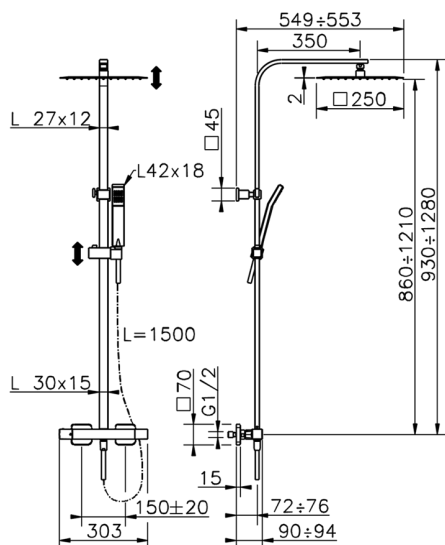

## 2-function Thermostatic shower set COLUMNS\_QTC8602H

MODEL **QTC8602H**

2-function Thermostatic shower set, 2-outlet deviasstop, adjustable riser column, sliding handshower holder, 42x18 mm ABS Quad one spray handshower, 250x250 mm INOX square showerhead 2 mm thick, 150 cm smooth SILVERFLEX Flexible Hose

AVAILABLE FINISHINGS

CHARACTERISTICS

Cartridge Spare Parts **ZZ96551000**

**TMX 25 Thermostatic Valve**

### DeviaStop

The Huber Devia Stop technology allows to adjust the water flow and to direct it to the selected output point (overhead soaker, hand shower, etc).