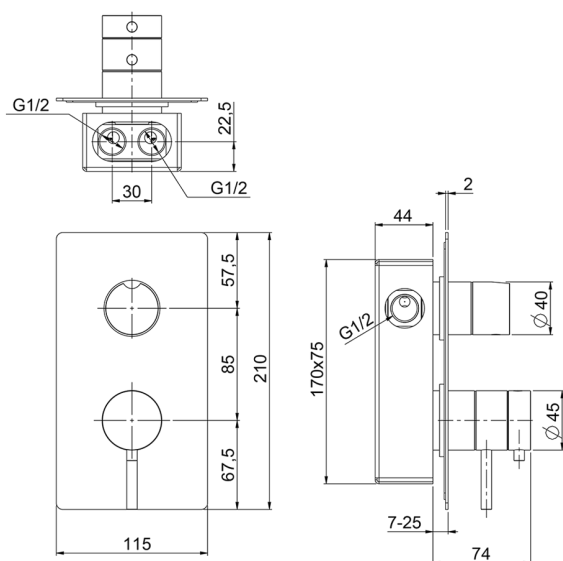

Concealed thermostatic shower valve, 2-outlet LYNOX_LX008104

MODEL **LX008104**

Concealed thermostatic shower valve, 2-outlets, with concealed part, Inox AISI 316L

AVAILABLE FINISHINGS

CHARACTERISTICS

Cartridge Spare Parts **ZZ9D935000**

40mm Coaxial Thermostatic Cartridge

Installation **Concealed**

Thermostatic

The Huber thermostatic is your personal water manager, helping you to handle, control and save water and energy.

2026-06-24