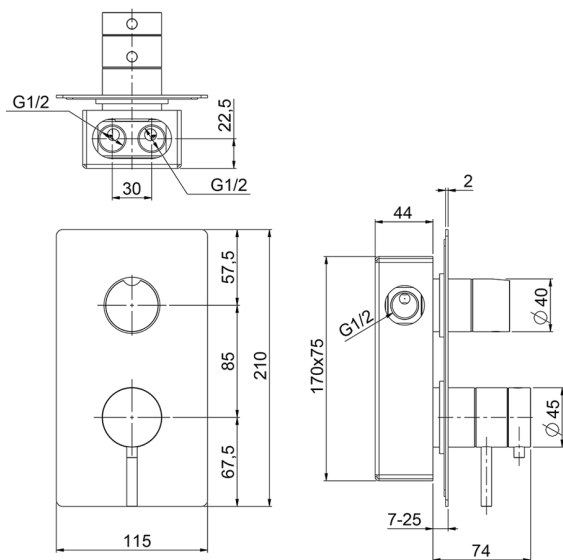

## Concealed thermostatic shower valve, 2-outlet LYNOX\_LX008104

MODEL **LX008104**

Concealed thermostatic shower valve, 2-outlets, with concealed part, Inox AISI 316L

AVAILABLE FINISHINGS

**D1** D1 Brushed Inox

CHARACTERISTICS

Cartridge Spare Parts **ZZ9D935000**

**40mm Coaxial Thermostatic Cartridge**

Installation **Concealed**