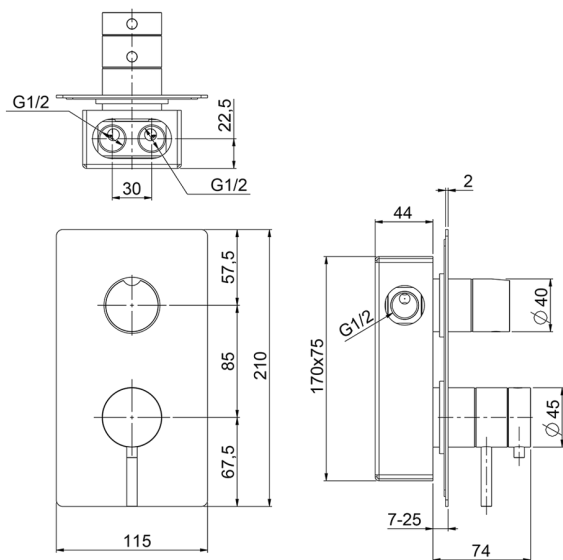

Concealed thermostatic shower valve, 2-outlet LYNOX_LX008104

MODEL **LX008104**

Concealed thermostatic shower valve, 2-outlets, with concealed part, Inox AISI 316L

AVAILABLE FINISHINGS

CHARACTERISTICS

Cartridge Spare Parts **ZZ9D935000**

40mm Coaxial Thermostatic Cartridge

Installation **Concealed**

Thermostatic

The Huber thermostatic is your personal water manager, helping you to handle, control and save water and energy.

2026-04-29