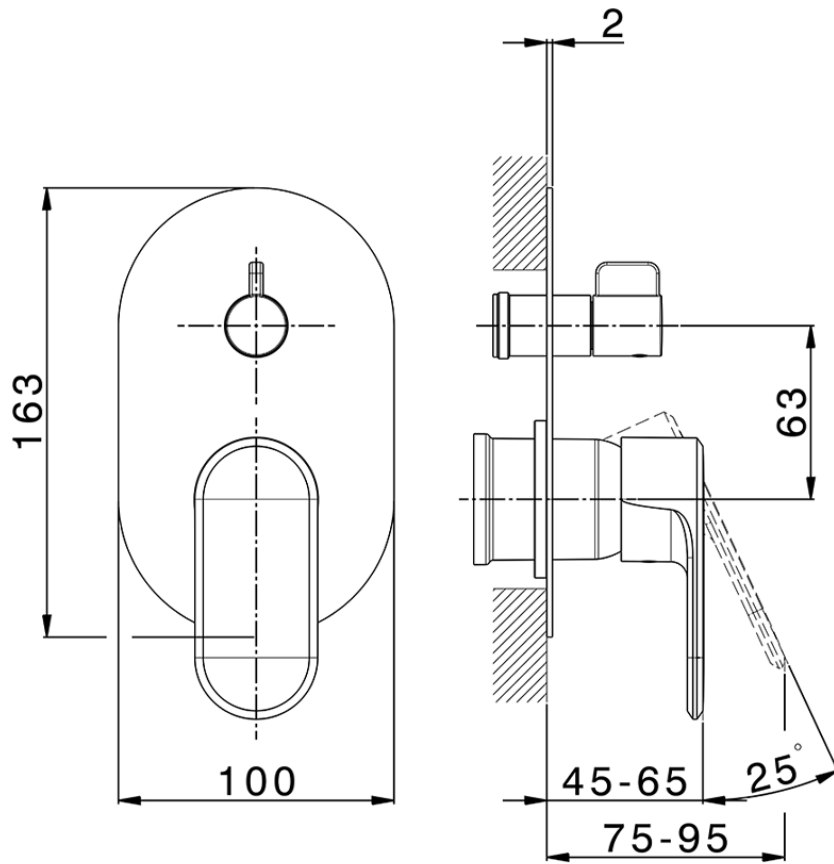

Exposed part for concealed 2-outlet mixer LEVITY_LY002300

LY002300

<https://en.huberitalia.com/exposed-part-for-concealed-2-outlet-mixer-levity-ly002300>

Piastra/Plate/Plaque/Platte/Placa

2-3mm: XX 65-85

10mm: XX 60-80