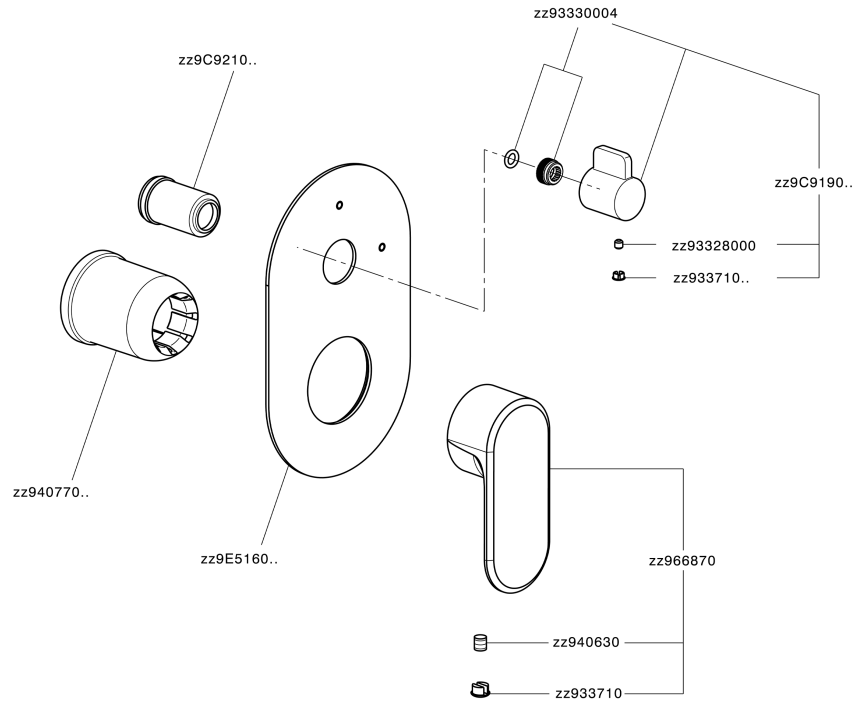

Exposed part for concealed 2-outlet mixer LEVITY_LY002300

LY002300

<https://en.huberitalia.com/exposed-part-for-concealed-2-outlet-mixer-levity-ly002300>

Concealed single lever bath-shower mixer Easy-Box CONCEALED_ZB000230

ZB000230 <https://en.huberitalia.com/concealed-single-lever-bath-shower-mixer-easy-box-concealed-zb000230>

2024-12-22