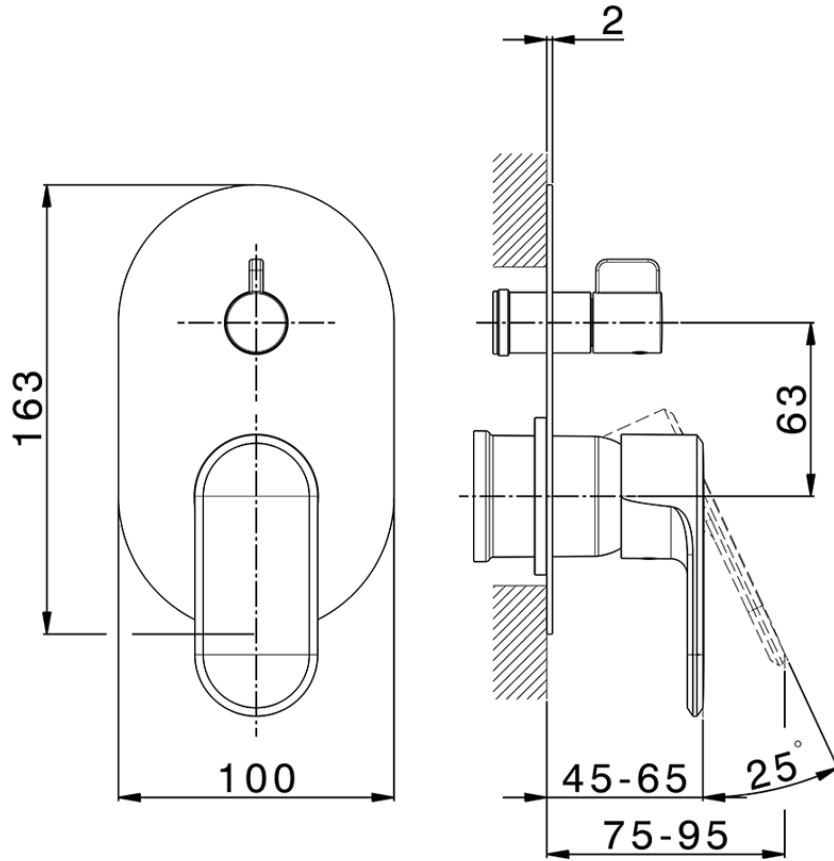

## Exposed part for concealed 2-outlet mixer LEVITY\_LY002300

LY002300

<https://en.huberitalia.com/exposed-part-for-concealed-2-outlet-mixer-levity-ly002300>

Piastra/Plate/Plaque/Platte/Placa

2-3mm: XX 65-85

10mm: XX 60-80