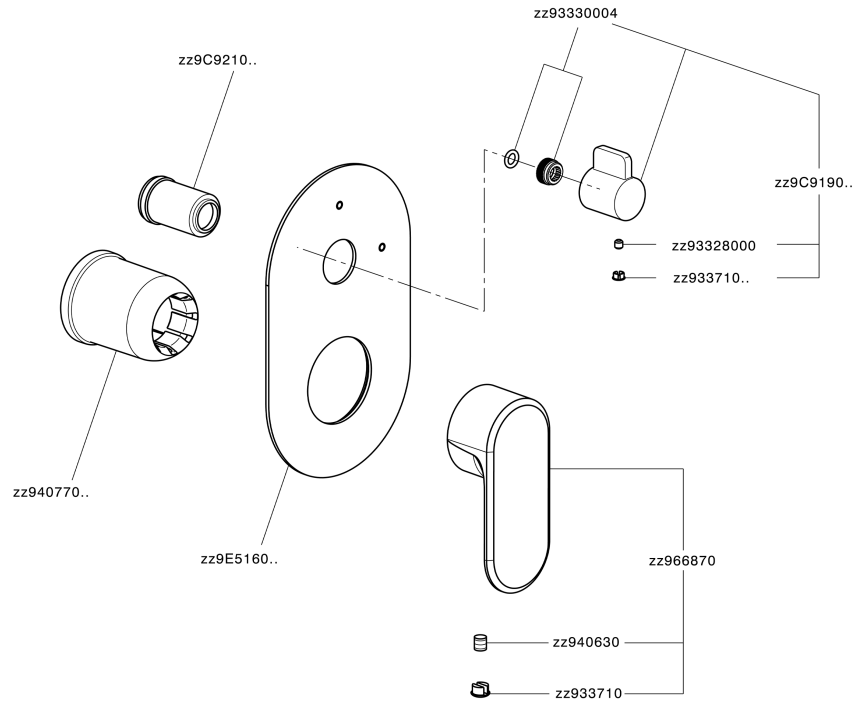

## Exposed part for concealed 2-outlet mixer LEVITY\_LY002300

LY002300

<https://en.huberitalia.com/exposed-part-for-concealed-2-outlet-mixer-levity-ly002300>

Concealed single lever bath-shower mixer Easy-Box CONCEALED\_ZB000230

ZB000230 <https://en.huberitalia.com/concealed-single-lever-bath-shower-mixer-easy-box-concealed-zb000230>

2024-12-22