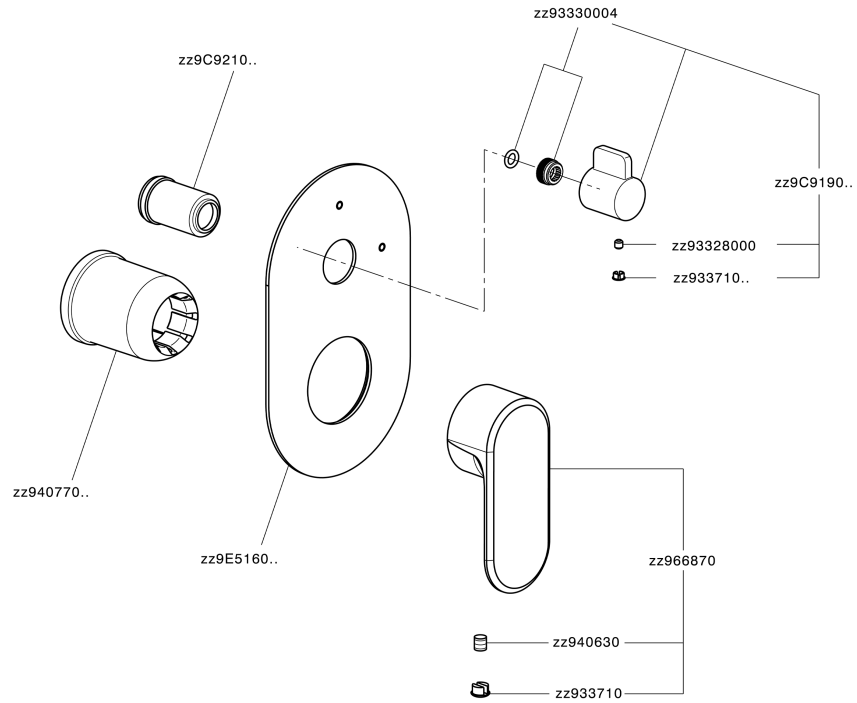

Exposed part for concealed 2-outlet mixer LEVITY_LY002300

MODEL **LY002300**

Exposed part for concealed 2-outlet mixer, 2-Way rotating diverter, without concealed part, for item Easy-Box ZB000230

AVAILABLE FINISHINGS

Exposed part for concealed 2-outlet mixer LEVITY_LY002300

LY002300

<https://en.huberitalia.com/exposed-part-for-concealed-2-outlet-mixer-levity-ly002300>

Concealed single lever bath-shower mixer Easy-Box CONCEALED_ZB000230

MODEL **ZB000230**

Concealed single lever bath-shower mixer Easy-Box, 2-Way rotating diverter, without trim kit, with protection guard box

AVAILABLE FINISHINGS

04 04 Without finishing

CHARACTERISTICS

Concealed **1**
 Cartridge Spare Parts **ZZ92909000**
35 mm Cartridge

Piastra/Plate/Plaque/Platte/Placa

2-3mm: XX 65-85

10mm: XX 60-80

2024-12-22