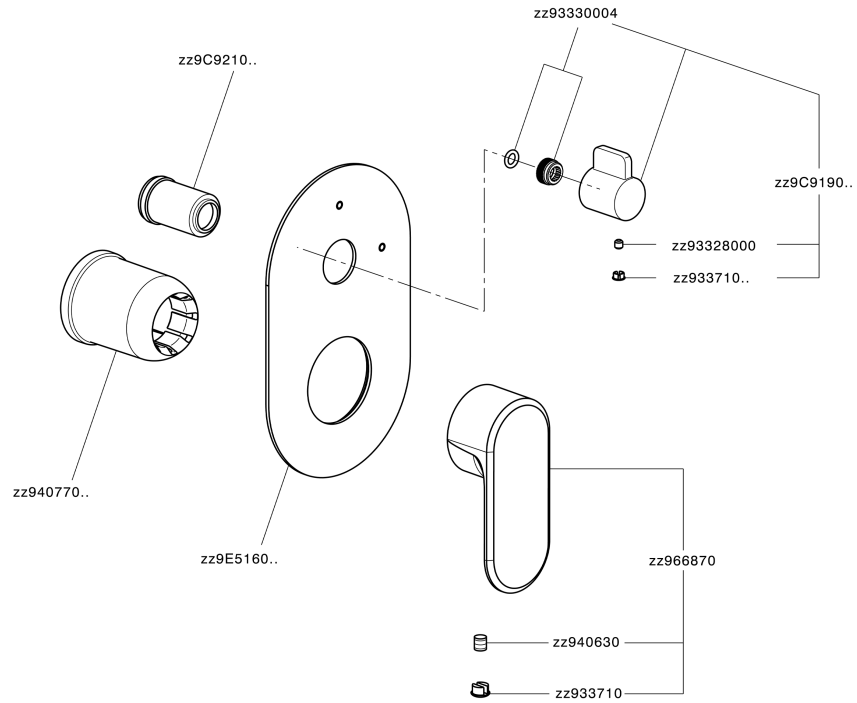

## Exposed part for concealed 2-outlet mixer LEVITY\_LY002300

MODEL **LY002300**

Exposed part for concealed 2-outlet mixer, 2-Way rotating diverter, without concealed part, for item Easy-Box ZB000230

## Exposed part for concealed 2-outlet mixer LEVITY\_LY002300

LY002300

<https://en.huberitalia.com/exposed-part-for-concealed-2-outlet-mixer-levity-ly002300>

## Concealed single lever bath-shower mixer Easy-Box CONCEALED\_ZB000230

MODEL **ZB000230**

Concealed single lever bath-shower mixer Easy-Box, 2-Way rotating diverter, without trim kit, with protection guard box

AVAILABLE FINISHINGS

**04** 04 Without finishing

CHARACTERISTICS

Concealed **1**  
 Cartridge Spare Parts **ZZ92909000**  
**35 mm Cartridge**

Piastra/Plate/Plaque/Platte/Placa

2-3mm: XX 65-85

10mm: XX 60-80