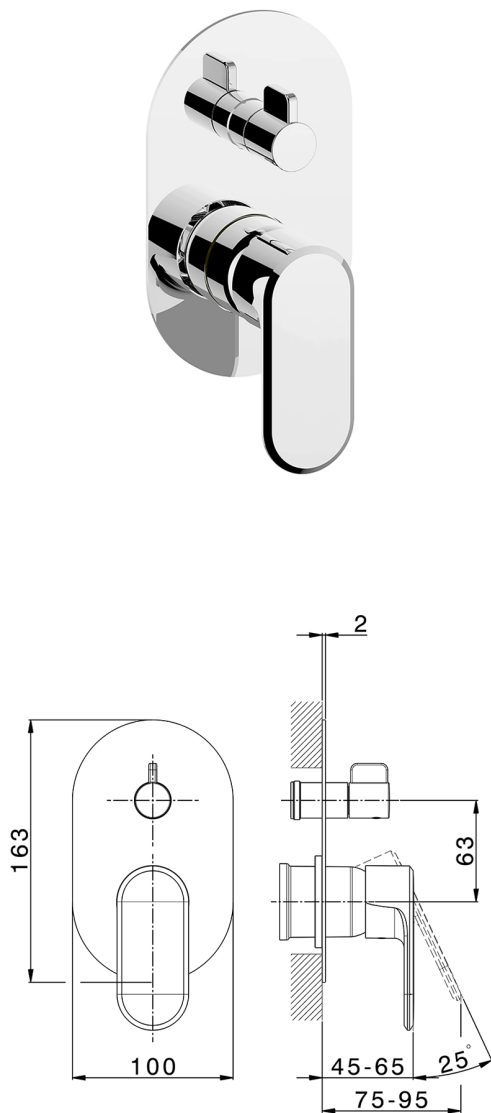

Exposed part for concealed 2-outlet mixer LEVITY_LY002300

MODEL **LY002300**

Exposed part for concealed 2-outlet mixer, 2-Way rotating diverter, without concealed part, for item Easy-Box ZB000230

AVAILABLE FINISHINGS

- **21** 21 Chrome
- **2B** 2B Polished Nickel
- **2F** 2F Brushed Nickel
- **40** 40 Matt Black
- **4Q** 4Q Matt White

CHARACTERISTICS

Installation **Concealed**
Required concealed parts **ZB000230**