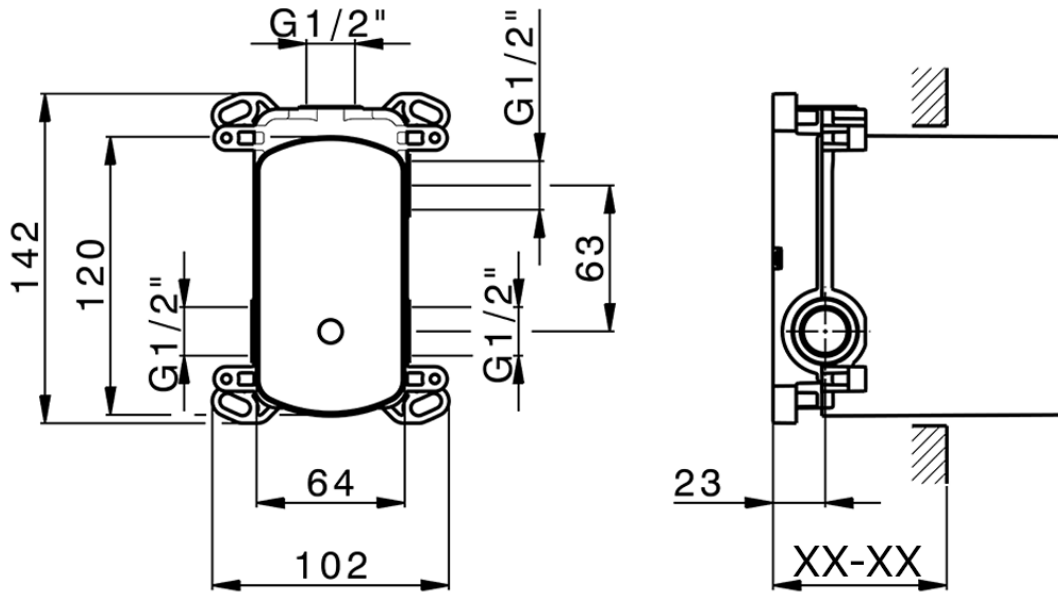

## Exposed part for concealed 2-outlet mixer LEVITY\_LY002300

LY002300

<https://en.huberitalia.com/exposed-part-for-concealed-2-outlet-mixer-levity-ly002300>

Piastra/Plate/Plaque/Platte/Placa

2-3mm: XX 65-85

10mm: XX 60-80