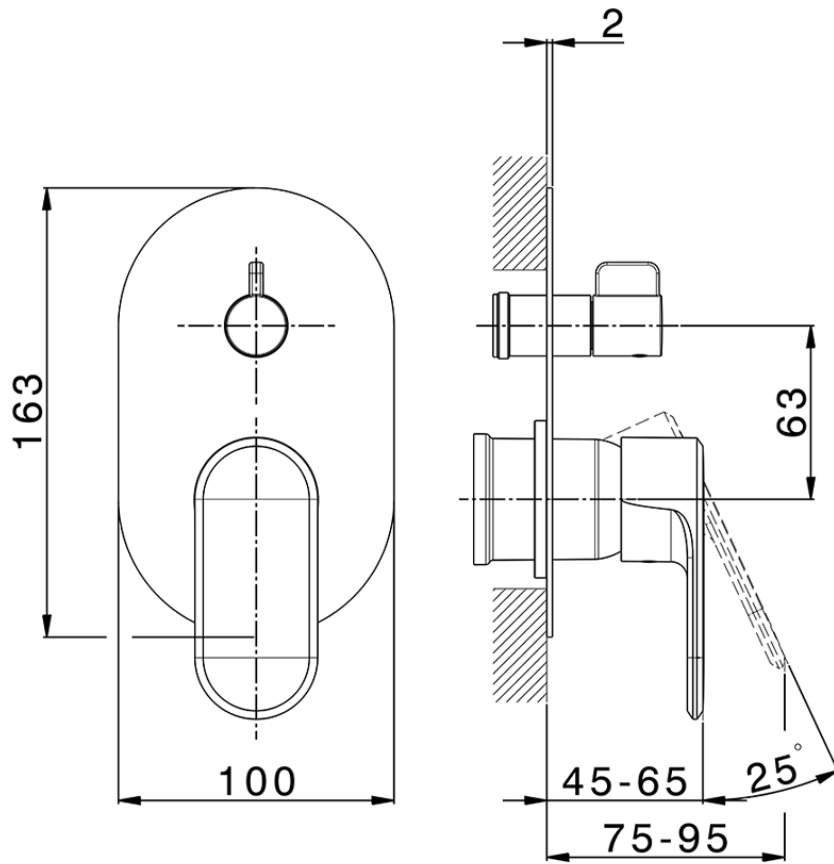

## Exposed part for concealed 2-outlet mixer LEVITY\_LY002300

LY002300

<https://en.huberitalia.com/exposed-part-for-concealed-2-outlet-mixer-levity-ly002300>

Piastra/Plate/Plaque/Platte/Placa

2-3mm: XX 65-85

10mm: XX 60-80