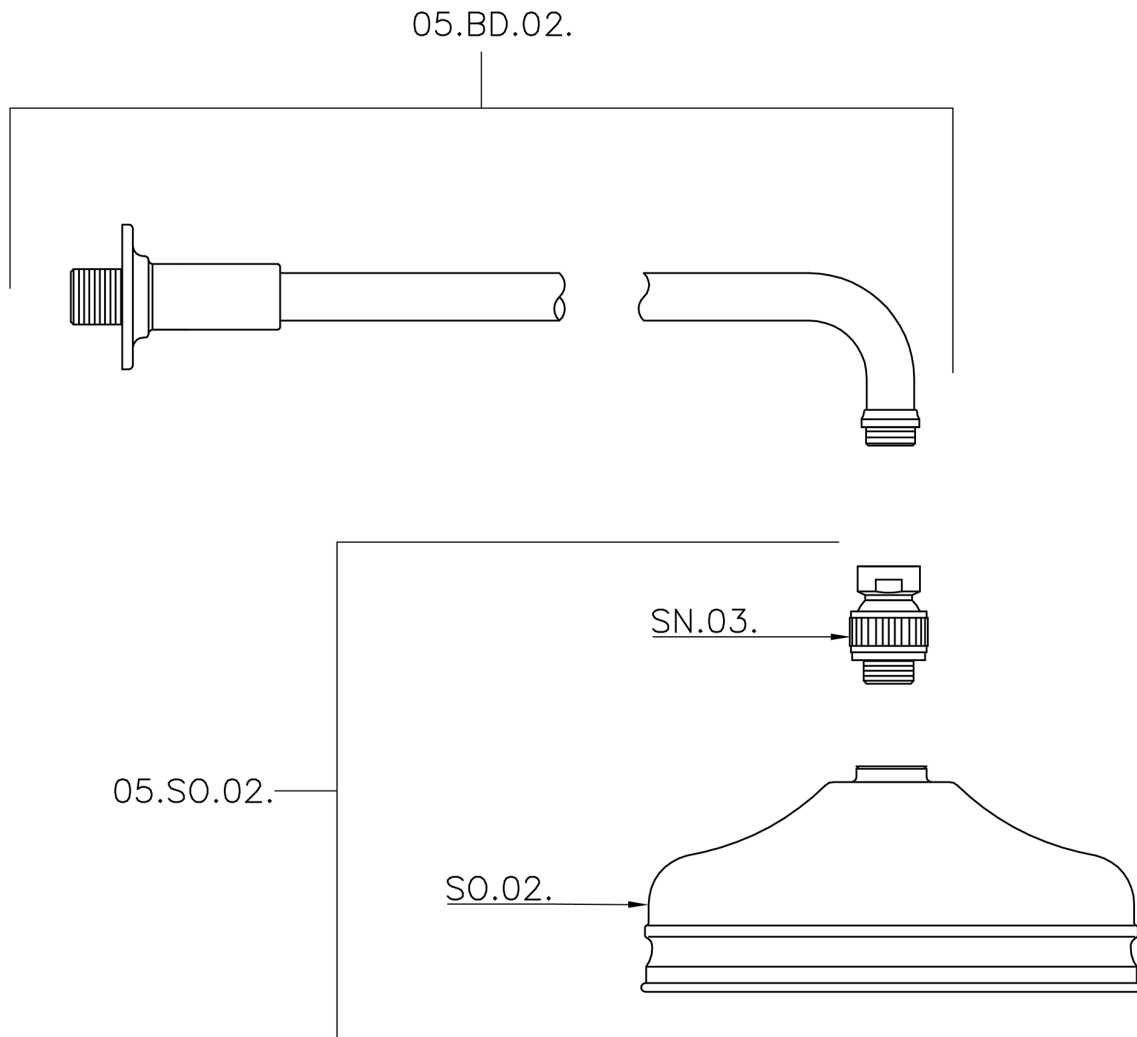

Shower arm with VT-CS showerhead SHOWER_611.02H.

611.02H.

<https://en.huberitalia.com/shower-arm-with-vt-cs-showerhead-shower-611-02h>

2025-04-03