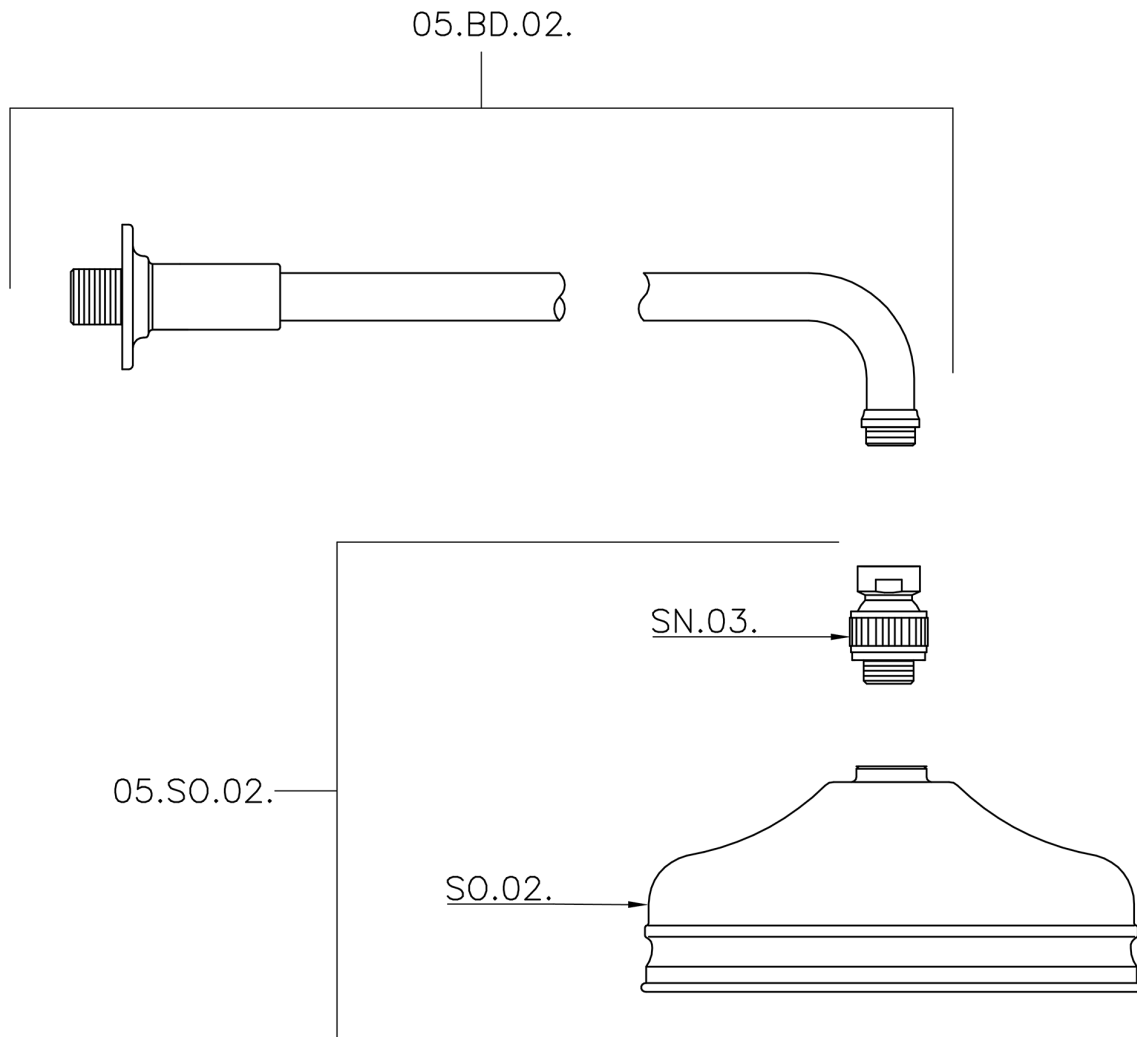

Shower arm with VT-CS showerhead SHOWER_611.02H.

611.02H.

<https://en.huberitalia.com/shower-arm-with-vt-cs-showerhead-shower-611-02h>

2025-04-14