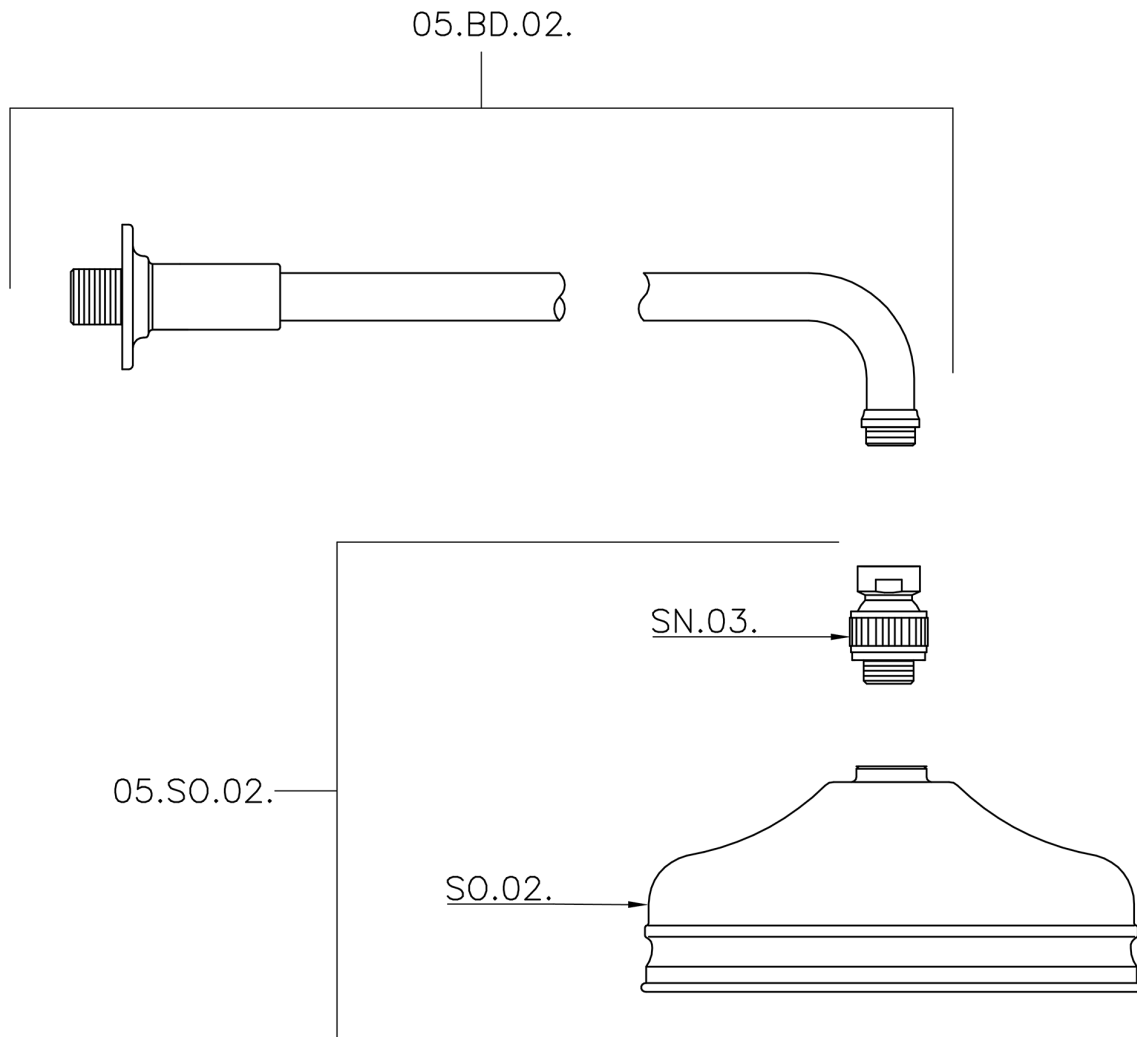

Shower arm with VT-CS showerhead SHOWER_611.02H.

611.02H.

<https://en.huberitalia.com/shower-arm-with-vt-cs-showerhead-shower-611-02h>

2025-04-11