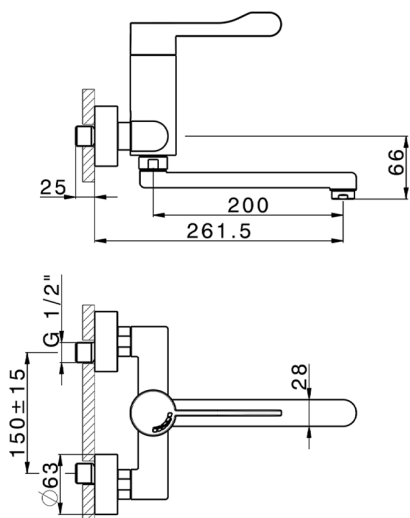

## HTS DesignThermo Sequential Basin Mixer COMMUNITY\_HDT70000

MODEL **HDT70000**

HTS DesignThermo Sequential Basin Mixer, on the wall, swivel spout

AVAILABLE FINISHINGS

CHARACTERISTICS

### Sequential

The Huber sequential thermostatic cartridge HTS is equipped with a new, patented system for integrated and simultaneous adjustment of water temperature and flow.