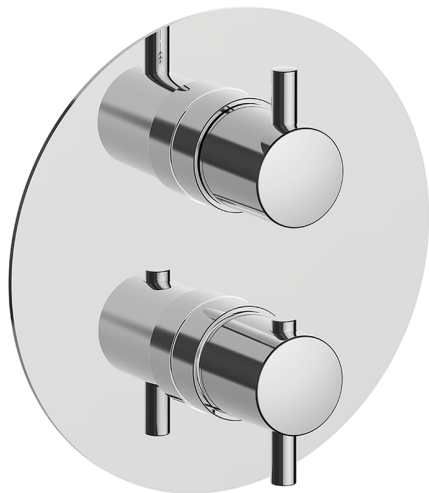

## Exposed part for Thermostatic One Box Valve ONE BOX\_MT0BT030

MODEL **MT0BT030**

Exposed part for Thermostatic One Box Valve, with 1-2-3 outlet deviator, Minimum depth of installation: 67 mm, without concealed part, for items ZB00B030-ZB00B031

#### DeviaStop

The Huber Devia Stop technology allows to adjust the water flow and to direct it to the selected output point (overhead soaker, hand shower, etc).