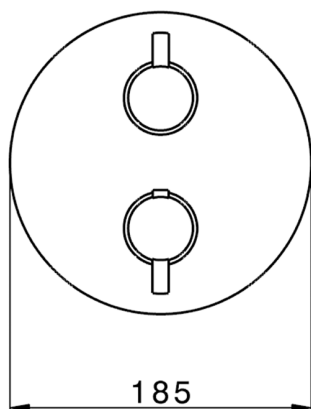

## Exposed part for Thermostatic One Box Valve ONE BOX\_MT0BT030

MODEL **MT0BT030**

Exposed part for Thermostatic One Box Valve, with 1-2-3 outlet deviator, Minimum depth of installation: 67 mm, without concealed part, for items ZB00B030-ZB00B031

### CHARACTERISTICS

Cartridge Spare Parts **24.04A.PP**  
 Installation **Concealed**  
 Required concealed parts **ZB00B031**  
**ZB00B030**