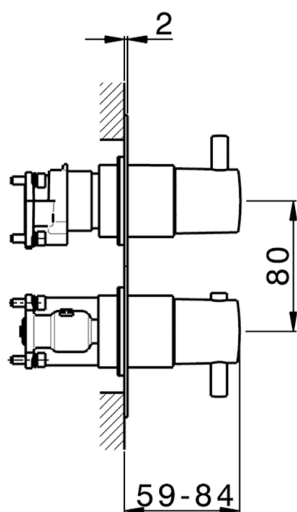

## Exposed part for Thermostatic One Box Valve ONE BOX\_MT0BT030

MODEL **MT0BT030**

Exposed part for Thermostatic One Box Valve, with 1-2-3 outlet deviator, Minimum depth of installation: 67 mm, without concealed part, for items ZB00B030-ZB00B031

### CHARACTERISTICS

Cartridge Spare Parts **24.04A.PP**  
 Installation **Concealed**  
 Required concealed parts **ZB00B031**  
**ZB00B030**