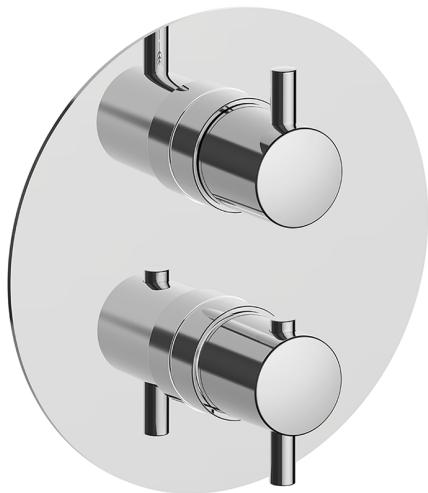

Exposed part for Thermostatic One Box Valve ONE BOX_MT0BT030

MODEL **MT0BT030**

Exposed part for Thermostatic One Box Valve, with 1-2-3 outlet deviator, Minimum depth of installation: 67 mm, without concealed part, for items ZB00B030-ZB00B031

AVAILABLE FINISHINGS

-  **21** 21 Chrome
-  **26** 26 Old Copper
-  **2F** 2F Brushed Nickel
-  **2W** 2W Brushed Gold
-  **40** 40 Matt Black
-  **4Q** 4Q Matt White

CHARACTERISTICS

Cartridge Spare Parts **24.04A.PP**
 Installation **Concealed**
 Required concealed parts **ZB00B031**
ZB00B030

DeviaStop

The Huber Devia Stop technology allows to adjust the water flow and to direct it to the selected output point (overhead soaker, hand shower, etc).

Thermostatic

The Huber thermostatic is your personal water manager, helping you to handle, control and save water and energy.

One Box Universal Concealed Part ONE BOX_ZB00B031

MODEL **ZB00B031**

One Box Universal Concealed Part, for 1 or 2 or 3 outlet thermostatic or single lever, without trim kit, with noise reducers, with sealing gasket