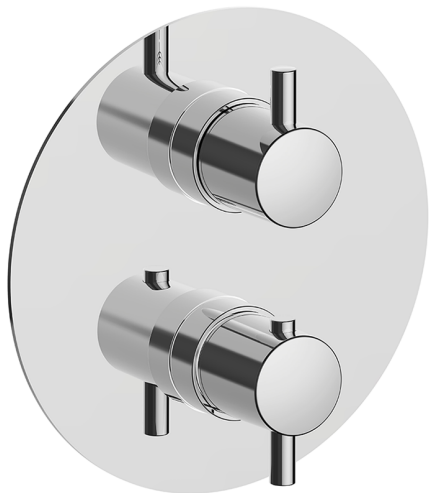

Exposed part for Thermostatic One Box Valve ONE BOX_MT0BT030

MODEL **MT0BT030**

Exposed part for Thermostatic One Box Valve, with 1-2-3 outlet devia stop, Minimum depth of installation: 67 mm, without concealed part, for items ZB00B030-ZB00B031

AVAILABLE FINISHINGS

-  **21** 21 Chrome
-  **26** 26 Old Copper
-  **2F** 2F Brushed Nickel
-  **2W** 2W Brushed Gold
-  **40** 40 Matt Black
-  **4Q** 4Q Matt White

CHARACTERISTICS

Cartridge Spare Parts **24.04A.PP**
 Installation **Concealed**
 Required concealed parts **ZB00B031**
ZB00B030

DeviaStop

The Huber Devia Stop technology allows to adjust the water flow and to direct it to the selected output point (overhead soaker, hand shower, etc).

Thermostatic

The Huber thermostatic is your personal water manager, helping you to handle, control and save water and energy.

One Box Universal Concealed Part ONE BOX_ZB00B031

MODEL **ZB00B031**

One Box Universal Concealed Part, for 1 or 2 or 3 outlet thermostatic or single lever, without trim kit, with noise reducers, with sealing gasket