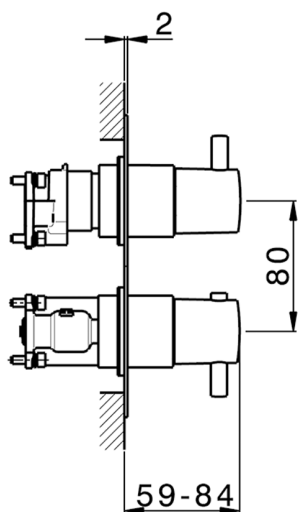

Exposed part for Thermostatic One Box Valve ONE BOX_MT0BT030

MODEL **MT0BT030**

Exposed part for Thermostatic One Box Valve, with 1-2-3 outlet devia stop, Minimum depth of installation: 67 mm, without concealed part, for items ZB00B030-ZB00B031

AVAILABLE FINISHINGS

-  **21** 21 Chrome
-  **26** 26 Old Copper
-  **2F** 2F Brushed Nickel
-  **2W** 2W Brushed Gold
-  **40** 40 Matt Black
-  **4Q** 4Q Matt White

CHARACTERISTICS

Cartridge Spare Parts **24.04A.PP**
 Installation **Concealed**
 Required concealed parts **ZB00B031**
ZB00B030