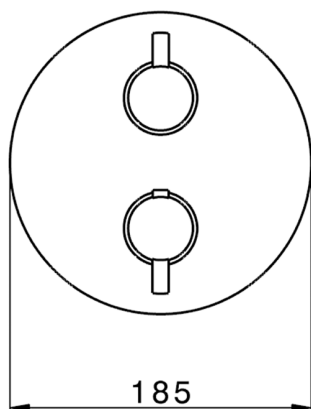

## Exposed part for Thermostatic One Box Valve ONE BOX\_MT0BT030

MODEL **MT0BT030**

Exposed part for Thermostatic One Box Valve, with 1-2-3 outlet devia stop, Minimum depth of installation: 67 mm, without concealed part, for items ZB00B030-ZB00B031

### CHARACTERISTICS

Cartridge Spare Parts **24.04A.PP**  
 Installation **Concealed**  
 Required concealed parts **ZB00B031**  
**ZB00B030**