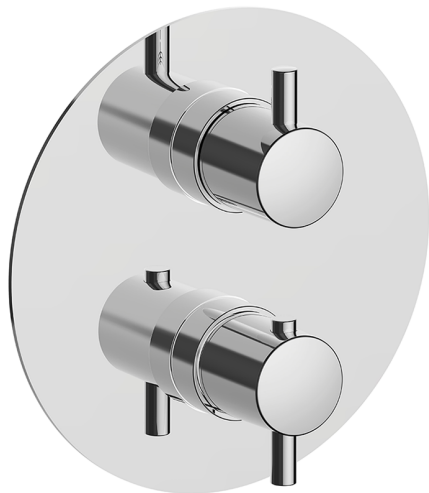

## Exposed part for Thermostatic One Box Valve ONE BOX\_MT0BT030

MODEL **MT0BT030**

Exposed part for Thermostatic One Box Valve, with 1-2-3 outlet devia stop, Minimum depth of installation: 67 mm, without concealed part, for items ZB00B030-ZB00B031

#### DeviaStop

The Huber Devia Stop technology allows to adjust the water flow and to direct it to the selected output point (overhead soaker, hand shower, etc).