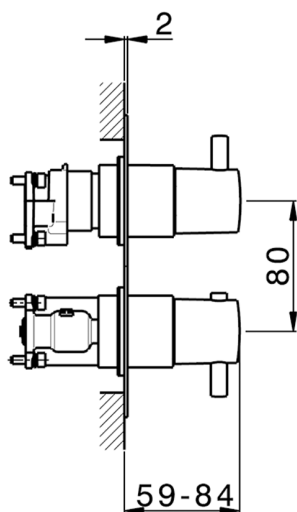

## Exposed part for Thermostatic One Box Valve ONE BOX\_MT0BT030

MODEL **MT0BT030**

Exposed part for Thermostatic One Box Valve, with 1-2-3 outlet devia stop, Minimum depth of installation: 67 mm, without concealed part, for items ZB00B030-ZB00B031

### CHARACTERISTICS

Cartridge Spare Parts **24.04A.PP**  
 Installation **Concealed**  
 Required concealed parts **ZB00B031**  
**ZB00B030**