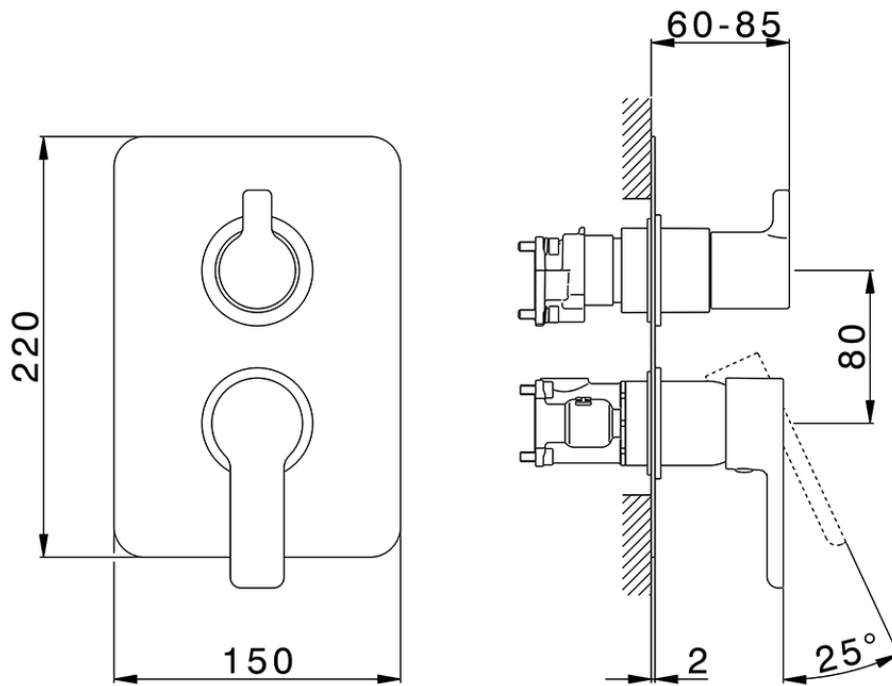

Exposed part for Single Lever One Box Valve ONE BOX_SF0BM030

SF0BM030

<https://en.huberitalia.com/exposed-part-for-single-lever-one-box-valve-one-box-sf0bm030>

ZB00B031

<https://en.huberitalia.com/one-box-universal-concealed-part-one-box-zb00b031>

ZB00B030

<https://en.huberitalia.com/one-box-universal-concealed-part-one-box-zb00b030>

2026-04-29