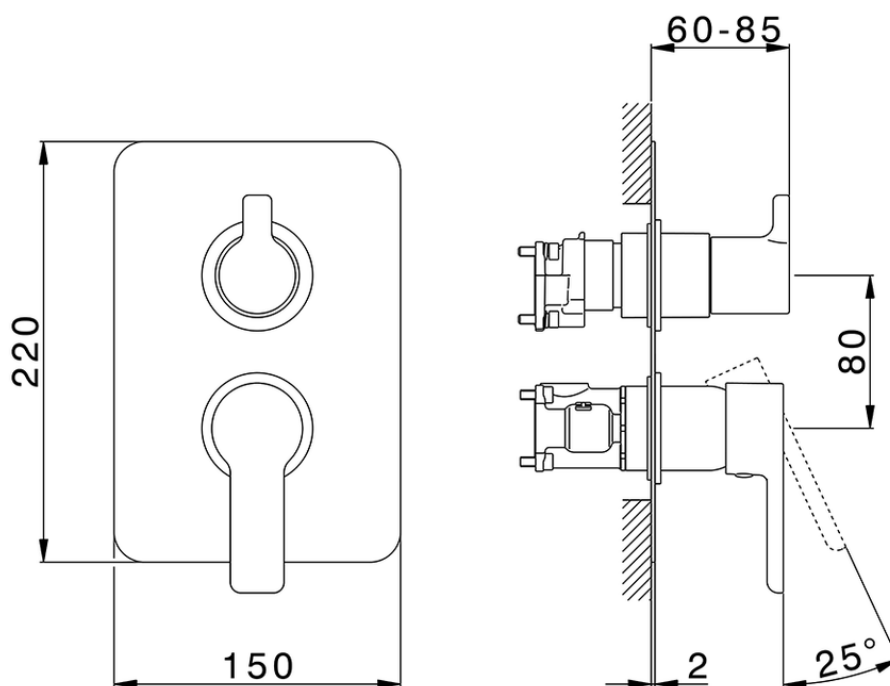

Exposed part for Single Lever One Box Valve ONE BOX_SF0BM030

SF0BM030

<https://en.huberitalia.com/exposed-part-for-single-lever-one-box-valve-one-box-sf0bm030>

ZB00B031

<https://en.huberitalia.com/one-box-universal-concealed-part-one-box-zb00b031>