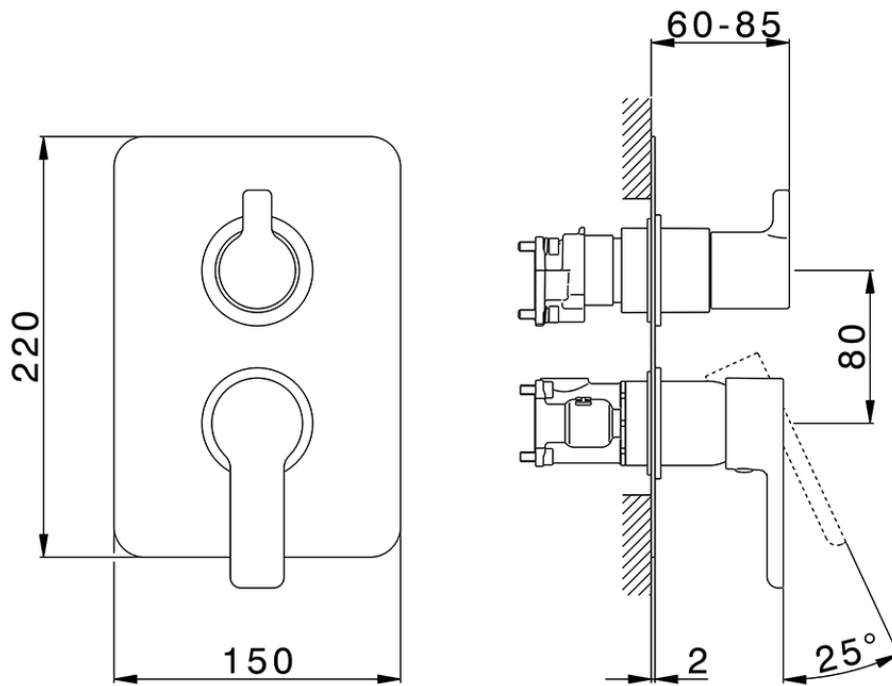

## Exposed part for Single Lever One Box Valve ONE BOX\_SF0BM030

SF0BM030

<https://en.huberitalia.com/exposed-part-for-single-lever-one-box-valve-one-box-sf0bm030>

ZB00B031

<https://en.huberitalia.com/one-box-universal-concealed-part-one-box-zb00b031>

ZB00B030

<https://en.huberitalia.com/one-box-universal-concealed-part-one-box-zb00b030>

2026-06-13