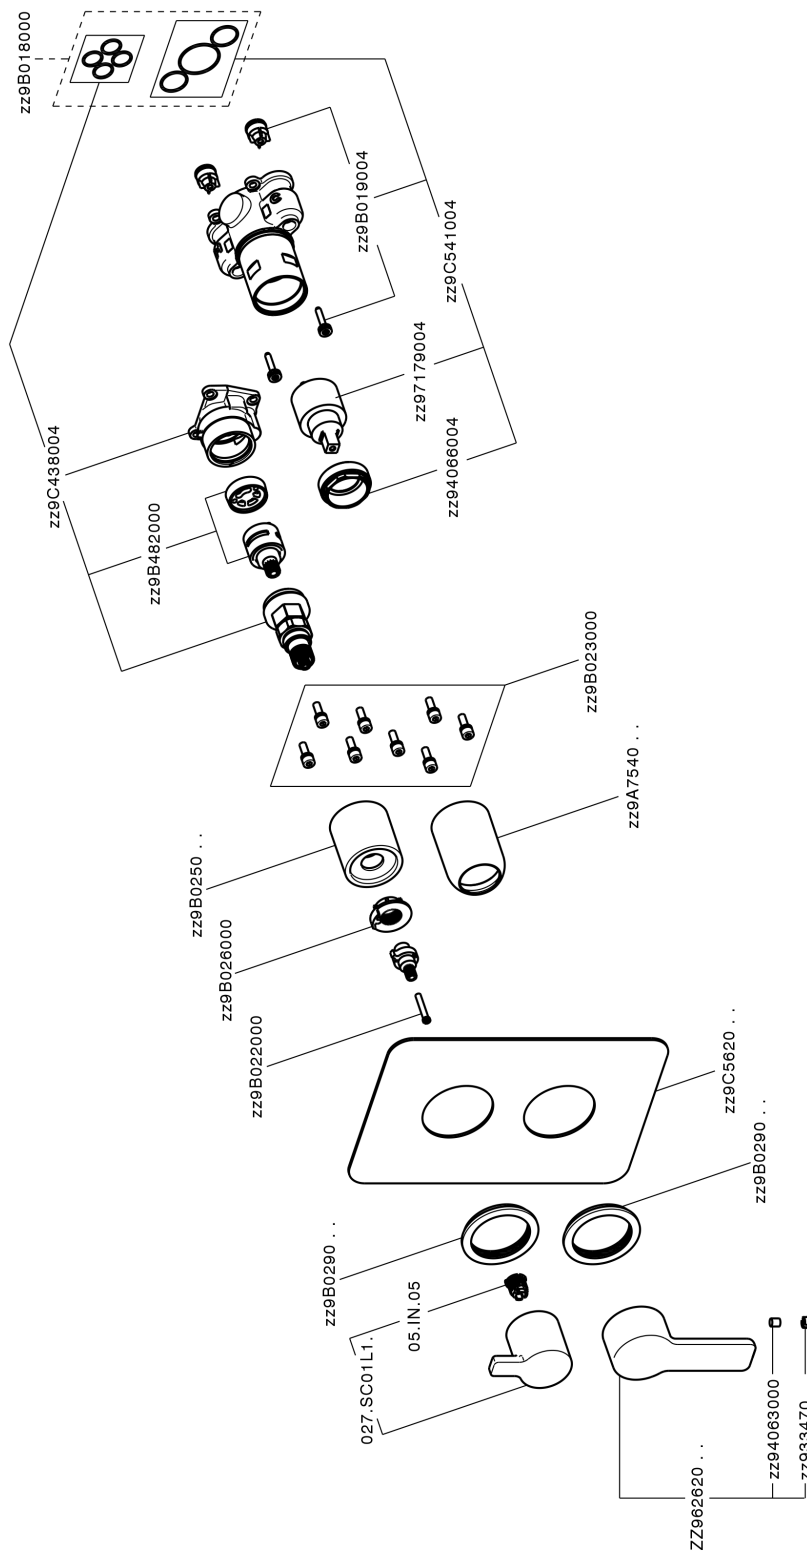

Exposed part for Single Lever One Box Valve ONE BOX_SF0BM030

MODEL **SF0BM030**

Exposed part for Single Lever One Box Valve, with 2-3 outlet diverter, Minimum depth of installation: 67 mm, without concealed part, for items ZB00B030-ZB00B031

AVAILABLE FINISHINGS

CHARACTERISTICS

Cartridge Spare Parts **ZZ97179000**

35 mm Cartridge

Installation **Concealed**

Required concealed parts **ZB00B031**

ZB00B030

Exposed part for Single Lever One Box Valve ONE BOX_SF0BM030

SF0BM030

<https://en.huberitalia.com/exposed-part-for-single-lever-one-box-valve-one-box-sf0bm030>

One Box Universal Concealed Part ONE BOX_ZB00B031

MODEL **ZB00B031**

One Box Universal Concealed Part, for 1 or 2 or 3 outlet thermostatic or single lever, without trim kit, with noise reducers, with sealing gasket