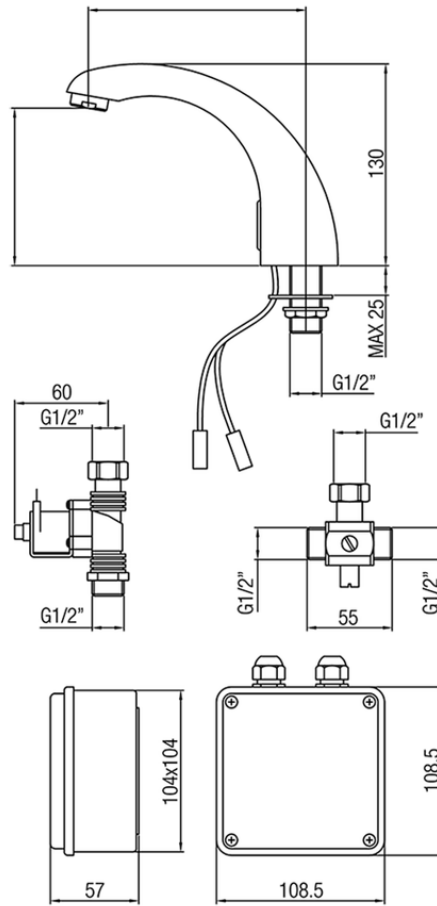

Washbasin electronic faucet CLINIC&TECHNICAL_303B.01H.

303B.01H.

<https://en.huberitalia.com/washbasin-electronic-faucet-clinictechnical-303b-01h>

2025-01-05