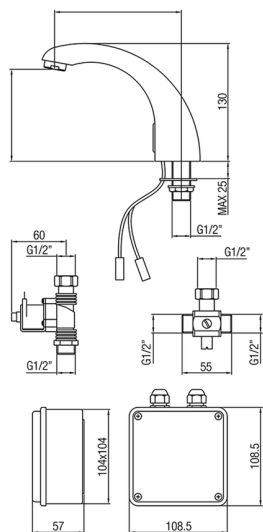

Washbasin electronic faucet CLINIC&TECHNICAL_303B.01H.

MODEL **303B.01H.**

Washbasin electronic faucet

AVAILABLE FINISHINGS

CHARACTERISTICS

2025-01-05