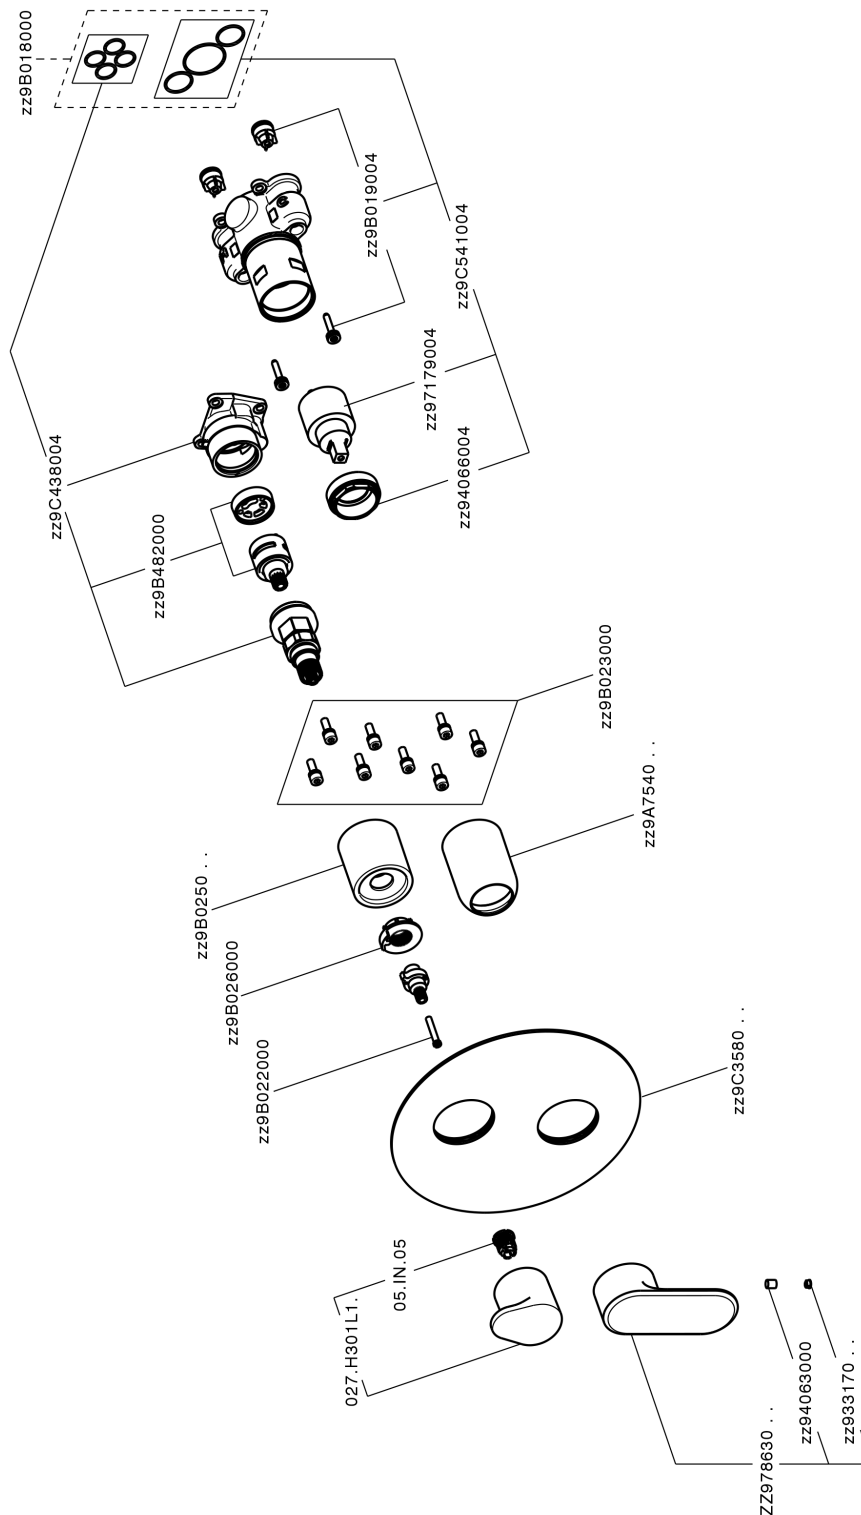

Exposed part for Single Lever One Box Valve LEVITY_LY0BM030

MODEL **LY0BM030**

Exposed part for Single Lever One Box Valve, with 2-3 outlet diverter, Minimum depth of installation: 67 mm, without concealed part, for items ZB00B030-ZB00B031

AVAILABLE FINISHINGS

-  **21** 21 Chrome
-  **2B** 2B Polished Nickel
-  **2F** 2F Brushed Nickel
-  **40** 40 Matt Black
-  **4Q** 4Q Matt White

CHARACTERISTICS

Cartridge Spare Parts **ZZ97179000**

35 mm Cartridge

Installation **Concealed**

Required concealed parts **ZB00B031**

ZB00B030

Exposed part for Single Lever One Box Valve LEVITY_LY0BM030

LY0BM030

<https://en.huberitalia.com/exposed-part-for-single-lever-one-box-valve-levity-ly0bm030>

One Box Universal Concealed Part ONE BOX_ZB00B031

MODEL **ZB00B031**

One Box Universal Concealed Part, for 1 or 2 or 3 outlet thermostatic or single lever, without trim kit, with noise reducers, with sealing gasket