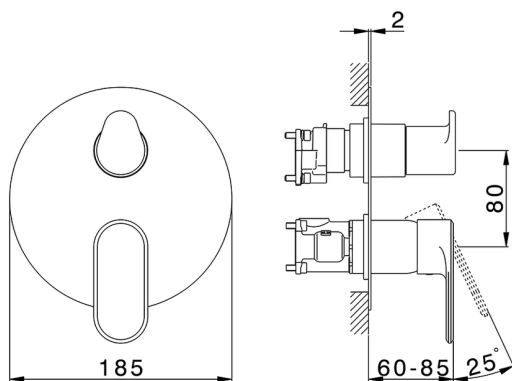

Exposed part for Single Lever One Box Valve LEVITY_LY0BM030

MODEL **LY0BM030**

Exposed part for Single Lever One Box Valve, with 2-3 outlet diverter, Minimum depth of installation: 67 mm, without concealed part, for items ZB00B030-ZB00B031

AVAILABLE FINISHINGS

-  **21** 21 Chrome
-  **2B** 2B Polished Nickel
-  **2F** 2F Brushed Nickel
-  **40** 40 Matt Black
-  **4Q** 4Q Matt White

CHARACTERISTICS

Cartridge Spare Parts **ZZ97179000**

35 mm Cartridge

Installation **Concealed**

Required concealed parts **ZB00B031**

ZB00B030

Exposed part for Single Lever One Box Valve LEVITY_LY0BM030

LY0BM030

<https://en.huberitalia.com/exposed-part-for-single-lever-one-box-valve-levity-ly0bm030>