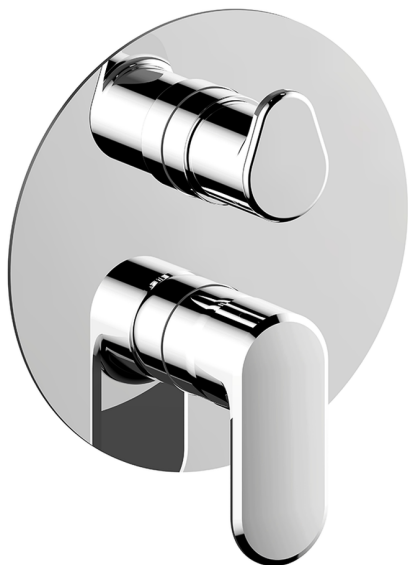

Exposed part for Single Lever One Box Valve LEVITY_LY0BM030

MODEL **LY0BM030**

Exposed part for Single Lever One Box Valve, with 2-3 outlet diverter, Minimum depth of installation: 67 mm, without concealed part, for items ZB00B030-ZB00B031

AVAILABLE FINISHINGS

-  **21** 21 Chrome
-  **2B** 2B Polished Nickel
-  **2F** 2F Brushed Nickel
-  **40** 40 Matt Black
-  **4Q** 4Q Matt White

CHARACTERISTICS

Cartridge Spare Parts **ZZ97179000**

35 mm Cartridge

Installation **Concealed**

Required concealed parts **ZB00B031**

ZB00B030

Exposed part for Single Lever One Box Valve LEVITY_LY0BM030

LY0BM030

<https://en.huberitalia.com/exposed-part-for-single-lever-one-box-valve-levity-ly0bm030>

One Box Universal Concealed Part ONE BOX_ZB00B031

MODEL **ZB00B031**

One Box Universal Concealed Part, for 1 or 2 or 3 outlet thermostatic or single lever, without trim kit, with noise reducers, with sealing gasket