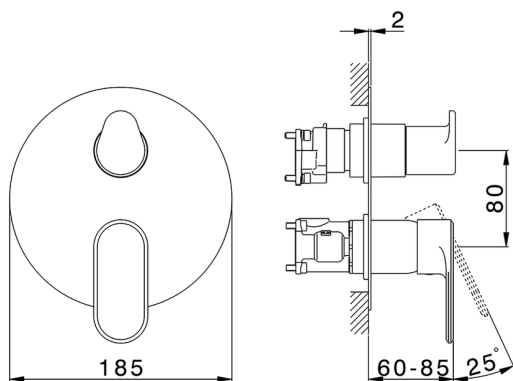

## Exposed part for Single Lever One Box Valve LEVITY\_LY0BM030

MODEL **LY0BM030**

Exposed part for Single Lever One Box Valve, with 2-3 outlet diverter, Minimum depth of installation: 67 mm, without concealed part, for items ZB00B030-ZB00B031

### CHARACTERISTICS

Cartridge Spare Parts **ZZ97179000**

**35 mm Cartridge**

Installation **Concealed**

Required concealed parts **ZB00B031**

**ZB00B030**