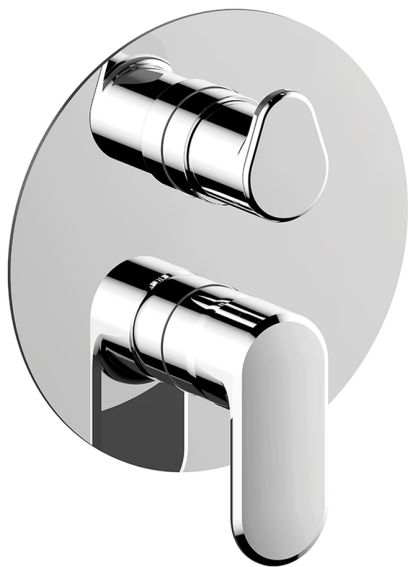

## Exposed part for Single Lever One Box Valve LEVITY\_LY0BM030

MODEL **LY0BM030**

Exposed part for Single Lever One Box Valve, with 2-3 outlet diverter, Minimum depth of installation: 67 mm, without concealed part, for items ZB00B030-ZB00B031

### CHARACTERISTICS

Cartridge Spare Parts **ZZ97179000**

**35 mm Cartridge**

Installation **Concealed**

Required concealed parts **ZB00B031**

**ZB00B030**

## Exposed part for Single Lever One Box Valve LEVITY\_LY0BM030

LY0BM030

<https://en.huberitalia.com/exposed-part-for-single-lever-one-box-valve-levity-ly0bm030>

## One Box Universal Concealed Part ONE BOX\_ZB00B031

MODEL **ZB00B031**

One Box Universal Concealed Part, for 1 or 2 or 3 outlet thermostatic or single lever, without trim kit, with noise reducers, with sealing gasket