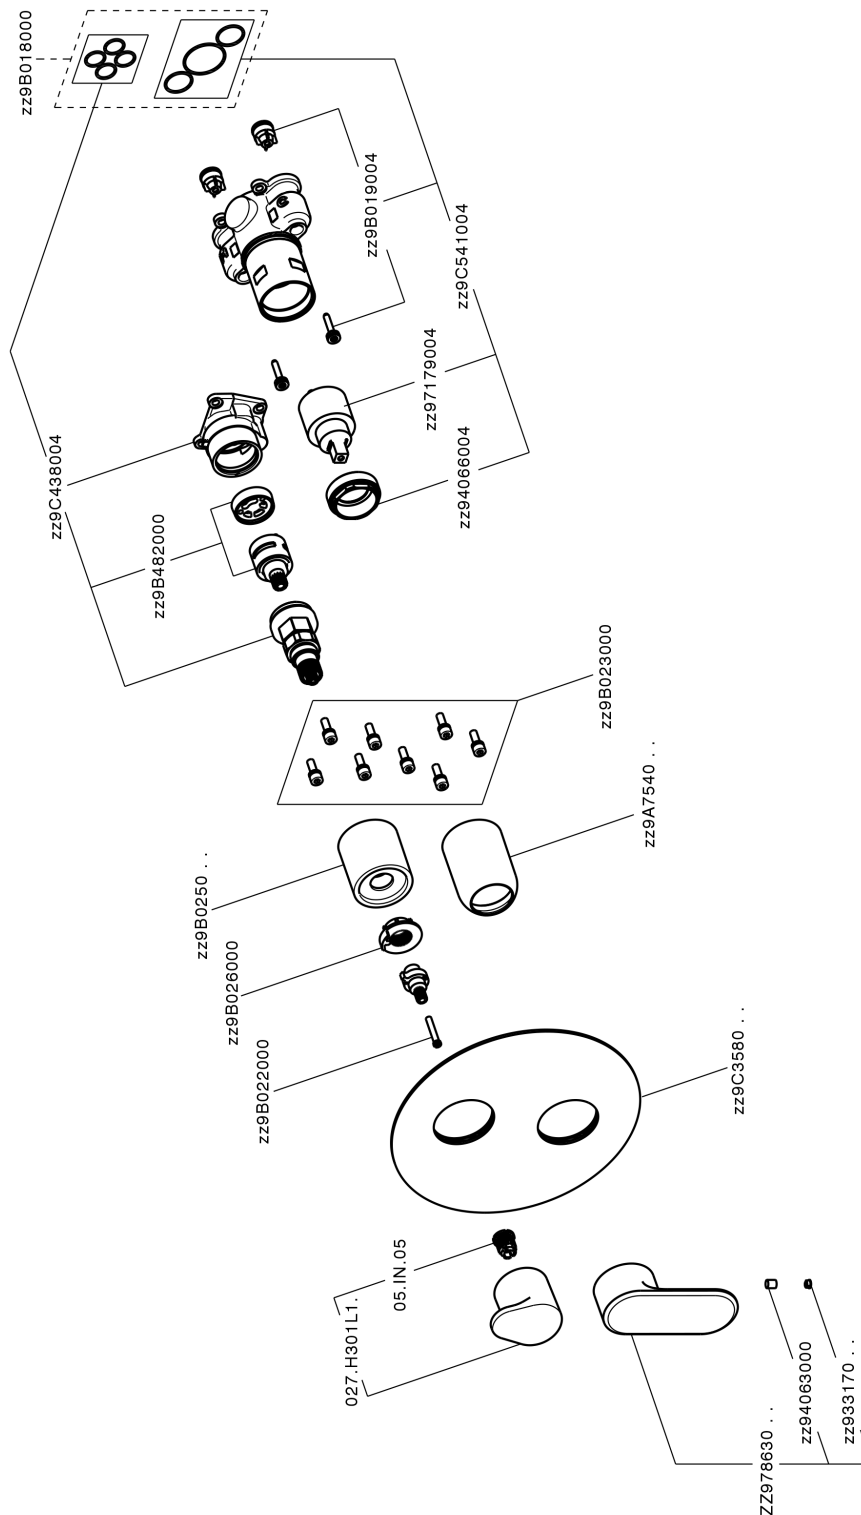

## Exposed part for Single Lever One Box Valve LEVITY\_LY0BM030

MODEL **LY0BM030**

Exposed part for Single Lever One Box Valve, with 2-3 outlet diverter, Minimum depth of installation: 67 mm, without concealed part, for items ZB00B030-ZB00B031

### CHARACTERISTICS

Cartridge Spare Parts **ZZ97179000**

**35 mm Cartridge**

Installation **Concealed**

Required concealed parts **ZB00B031**

**ZB00B030**

## Exposed part for Single Lever One Box Valve LEVITY\_LY0BM030

LY0BM030

<https://en.huberitalia.com/exposed-part-for-single-lever-one-box-valve-levity-ly0bm030>